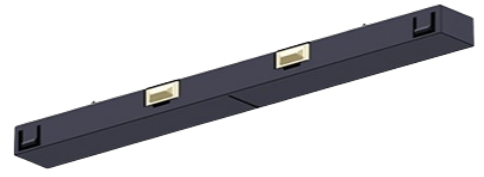

DESCRIPTION

Electrical joint connector without feed option 48V MICRO

ICONOGRAPHY

TECHNICAL DRAWING

ACCESSORIES

Electrical joint
Electrical joint

White Black
3080-0624.WH 3080-0624.BL