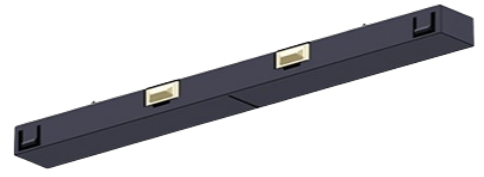

**DESCRIPTION**

---

Electrical joint connector without feed option 48V MICRO

**ICONOGRAPHY**

---

**TECHNICAL DRAWING**

---

**ACCESSORIES**

---

Electrical joint  
Electrical joint

White      Black  
3080-0624.WH    3080-0624.BL