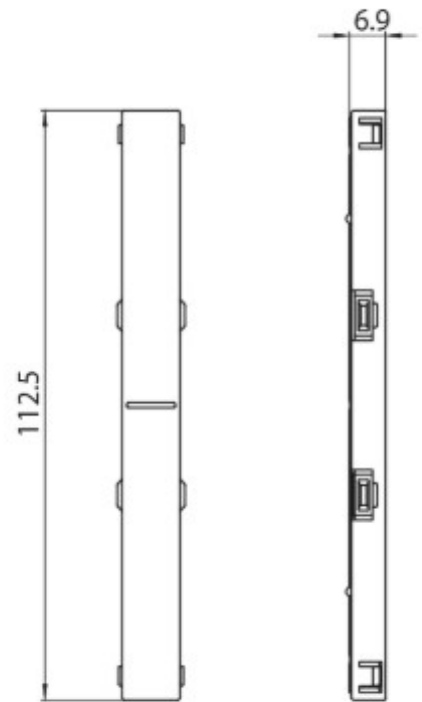

**DESCRIPTION**

---

Electrical joint connector without feed option 48V MICRO

**ICONOGRAPHY**

---

**TECHNICAL DRAWING**

---

**ACCESSORIES**

---

Electrical joint  
Electrical joint

White      Black  
3080-0624.WH    3080-0624.BL