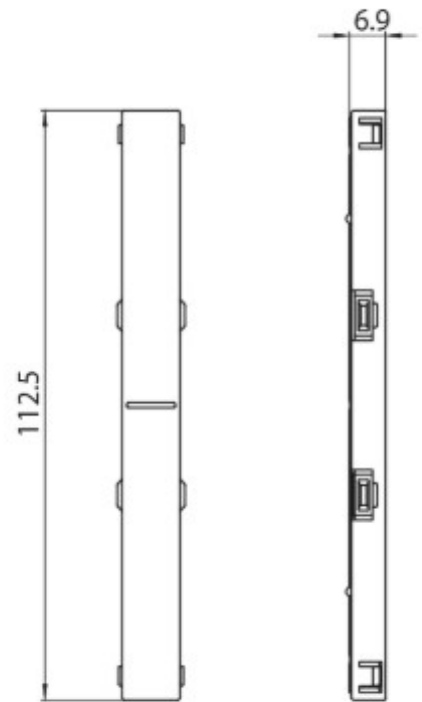

DESCRIPTION

Electrical joint connector without feed option 48V MICRO

ICONOGRAPHY

TECHNICAL DRAWING

ACCESSORIES

Electrical joint
Electrical joint

White Black
3080-0624.WH 3080-0624.BL