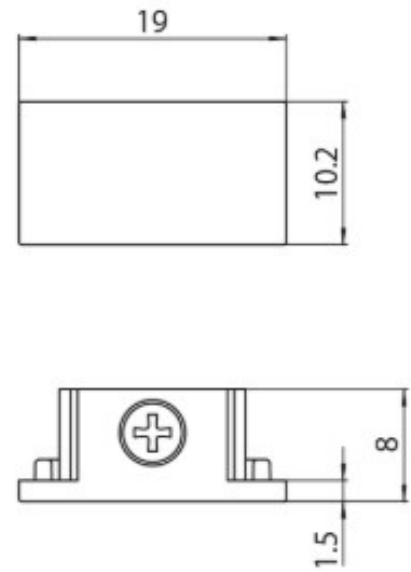

DESCRIPTION

End Cap for MT1 48V MICRO Track

ICONOGRAPHY

TECHNICAL DRAWING

ACCESSORIES

End Cap
End Cap
End cap

White	Black
3080-0605.WH	
3080-0605.BL	