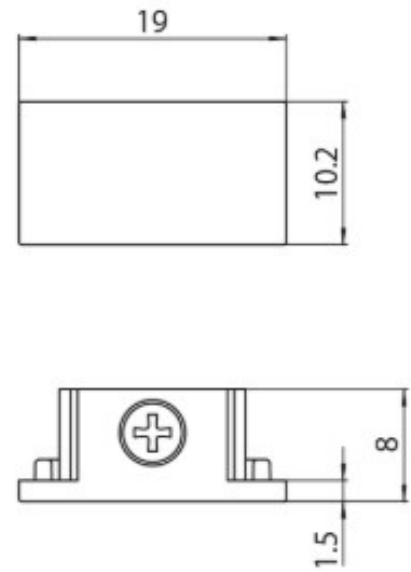

DESCRIPTION

End Cap for MT1 48V MICRO Track

ICONOGRAPHY

TECHNICAL DRAWING

ACCESSORIES

End Cap
End Cap
End cap

White Black
3080-0605.WH
3080-0605.BL