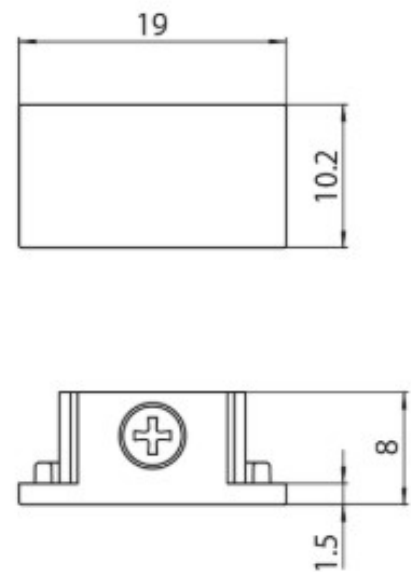

DESCRIPTION

End Cap for MT1 48V MICRO Track

ICONOGRAPHY

TECHNICAL DRAWING

ACCESSORIES

End Cap
End Cap
End cap

White Black
3080-0605.WH
3080-0605.BL