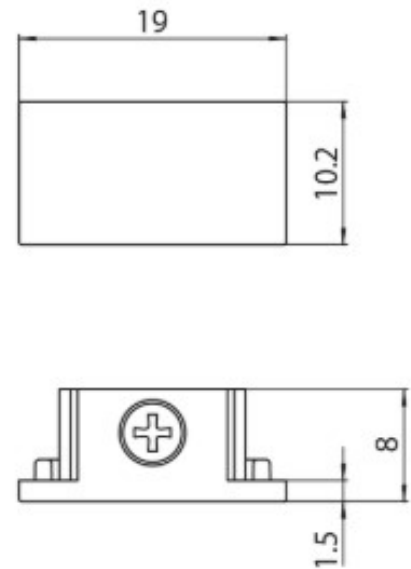

DESCRIPTION

End Cap for MT1 48V MICRO Track

ICONOGRAPHY

TECHNICAL DRAWING

ACCESSORIES

End Cap
End Cap
End cap

White Black
3080-0605.WH
3080-0605.BL