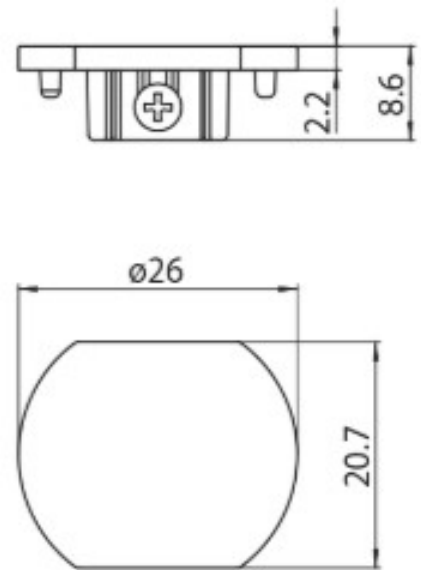

DESCRIPTION

End Cap for MT15 48V MICRO Track

ICONOGRAPHY

TECHNICAL DRAWING

ACCESSORIES

End Cap
End cap

White Black
3080-0622.WH 3080-0622.BL