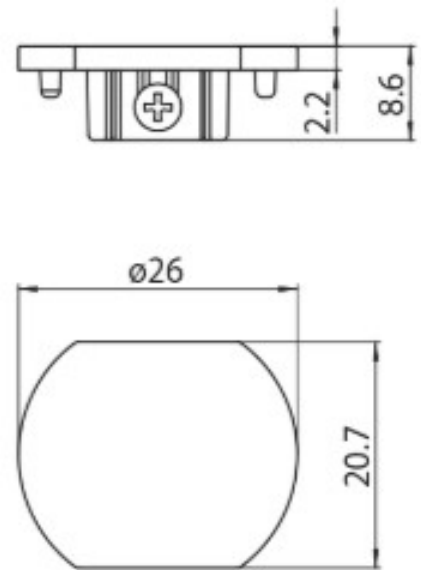

DESCRIPTION

End Cap for MT15 48V MICRO Track

ICONOGRAPHY

TECHNICAL DRAWING

ACCESSORIES

End Cap  
End cap

White                      Black  
3080-0622.WH    3080-0622.BL