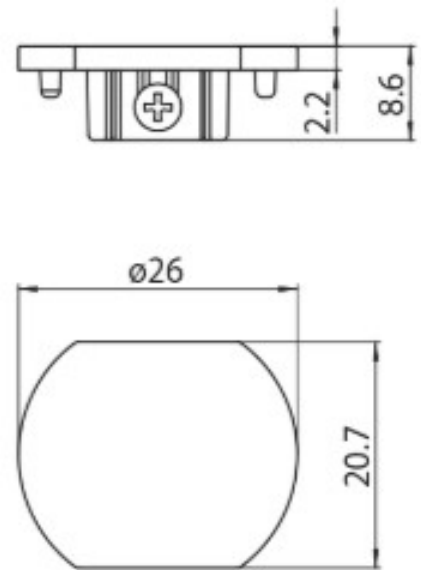

DESCRIPTION

End Cap for MT15 48V MICRO Track

ICONOGRAPHY

TECHNICAL DRAWING

ACCESSORIES

End Cap
 End cap

White Black
 3080-0622.WH 3080-0622.BL