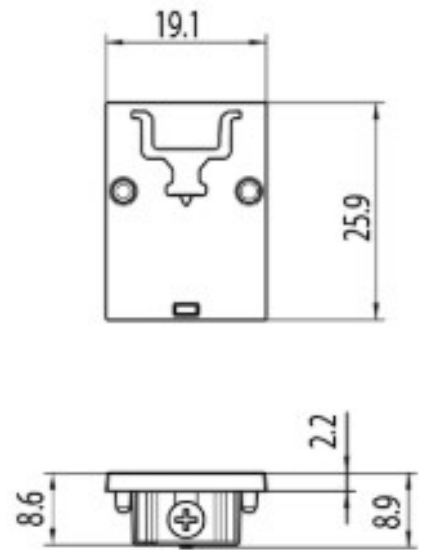

DESCRIPTION

End Cap for MT16 48V MICRO Track

ICONOGRAPHY

TECHNICAL DRAWING

ACCESSORIES

End Cap
End cap

White Black
3080-0617.WH 3080-0617.BL