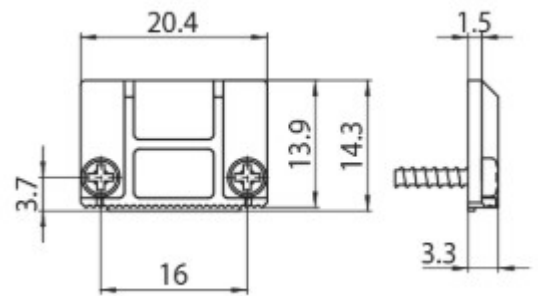

DESCRIPTION

End Cap for MT5 48V MICRO Track

ICONOGRAPHY

TECHNICAL DRAWING

ACCESSORIES

End Cap  
End cap

White	Black
3080-0612.WH	3080-0612.BL