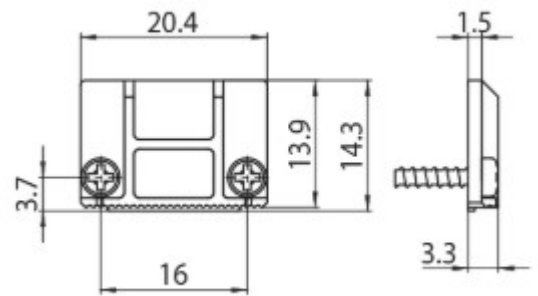

DESCRIPTION

End Cap for MT5 48V MICRO Track

ICONOGRAPHY

TECHNICAL DRAWING

ACCESSORIES

End Cap
End cap

White Black
3080-0612.WH 3080-0612.BL