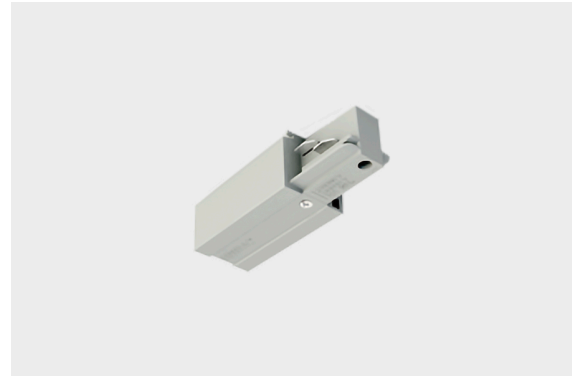

DESCRIPTION

End Feed for Suspended/Surface mounted Universal Track ON/OFF 230V A - Earth Right B - Earth Left

MOUNTING	Suspension/Surface
WARRANTY	5 Years
FINISHING	Black, White

**ICONOGRAPHY**