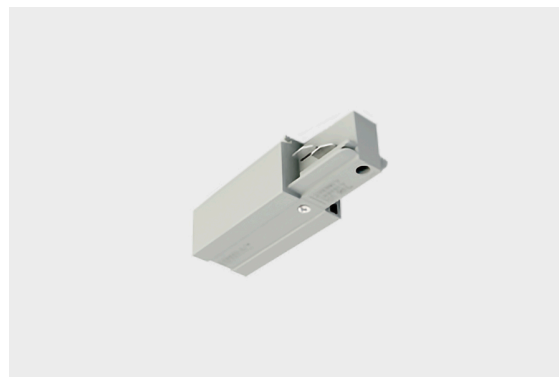

DESCRIPTION

End Feed for Suspended/Surface mounted Universal Track ON/OFF 230V A - Earth Right B - Earth Left

MOUNTING	Suspension/Surface
WARRANTY	5 Years
FINISHING	Black, White

ICONOGRAPHY