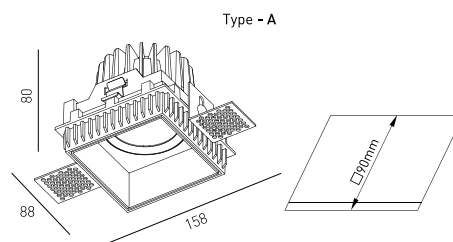

MOUNTING	Recessed
DISTRIBUICAO LUZ	Directa
WARRANTY	5 Years
FINISHING	Textured White
CONTROL	CASAMBI, DALI / Switch Dim, ON/OFF

LED FEATURES

LUMINOUS EFFICIENCY	UP TO 161 lm/W
CRI	CRI->90, CRI->97
LIFESPAN	50.000 Hours
STEPS MACADAM	3 Steps MacAdam
LUMEN MAINTENANCE	L90/B50
PHOTOBIOLOGICAL RISK	RG1

TECHNICAL DRAWING

ICONOGRAPHY

ERIDANE 8,1W DOWNLIGHT
PRODUCT TABLE AND TECHNICAL SPECIFICATIONS - CRI->90

LENGTH	POWER	FINISHING	CONTROLTYPE	BEAM ANGLE	LED LUMENS	LUMINAIRE LM	COLOR TEMP.	CODE
88	8.1	TW	CS, DA, NF	24, 36, 60	1203	1023	2700K	5326XX.BA.927.FI
88	8.1	TW	CS, DA, NF	24, 36, 60	1244	1057	3000K	5326XX.BA.930.FI
88	8.1	TW	CS, DA, NF	24, 36, 60	1300	1105	4000K	5326XX.BA.940.FI