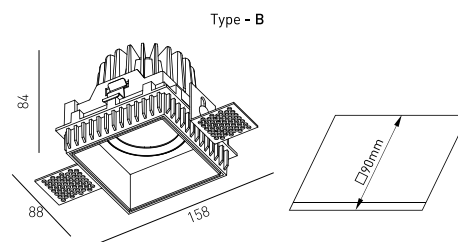

TECHNICAL DRAWING

ICONOGRAPHY

 ERIDANE 12,3W DOWNLIGHT
PRODUCT TABLE AND TECHNICAL SPECIFICATIONS - CRI→90

LENGTH	POWER	FINISHING	CONTROL TYPE	BEAM ANGLE	LED LUMENS	LUMINAIRE LM	COLOR TEMP.	CODE
88	11.4	TW	CS, DA, NF	12, 24, 40	1637	1391	2700K	5339XX.BA.927.FI
88	11.4	TW	CS, DA, NF	12, 24, 40	1671	1420	3000K	5339XX.BA.930.FI
88	11.4	TW	CS, DA, NF	12, 24, 40	1785	1518	4000K	5339XX.BA.940.FI