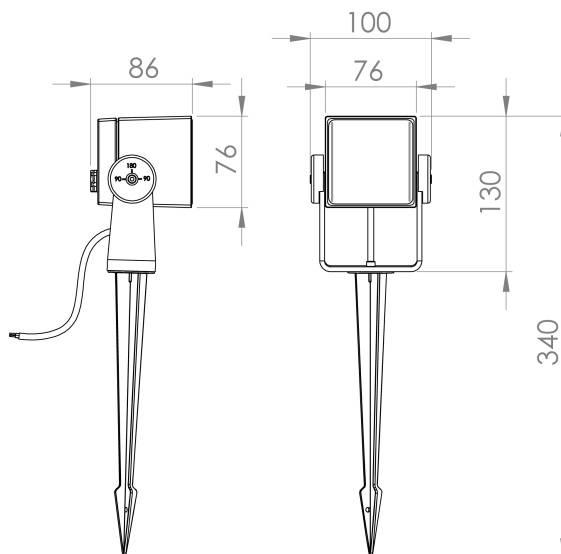

DESCRIPTION

The Outdoor Lighting range developed by Brilumen is essentially based on differentiated, high-quality products with high IP ratings, and the floor lighting is no exception. To make your garden or terrace even more enjoyable, Eros is the right spotlight because it has a beautiful light, perfect to highlight the most gorgeous details. This spotlight has an IP65, a 40° beam angle and it can be fixed not only to the floor but also to the wall.

MOUNTING	Surface
LIGHT DISTRIBUTION	Directa
POWER SUPPLY	230V / 50 / 60 Hz
WARRANTY	2 Years
FINISHING	TG
CONTROL	ON/OFF

LED FEATURES

LUMINOUS EFFICIENCY	UP TO 138 lm/W
CRI	CRI→80
LIFESPAN	30000h Tp55
STEPS MACADAM	4 Steps MacAdam
LUMEN MAINTENANCE	L90/B50
PHOTOBIOLOGICAL RISK	RG0

TECHNICAL DRAWING

ICONOGRAPHY

EROS EVO 10W  
PRODUCT TABLE AND TECHNICAL SPECIFICATIONS - CRI→80

LENGTH	POWER	FINISHING	CONTROLTYPE	BEAM ANGLE	LED LUMENS	LUMINAIRE LM	COLOR TEMP.	CODE
12	12	TG	NF	40	1502	1151	2700K	512.80.BA.27
12	12	TG	NF	40	1600	1226	3000K	512.80.BA.30
12	12	TG	NF	40	1730	1325	4000K	512.80.BA.40
7	7	TG	NF	40	751	575	2700K	513.80.BA.27
7	7	TG	NF	40	781	598	3000K	513.80.BA.30
7	7	TG	NF	40	836	640	4000K	513.80.BA.40

SELECT YOUR PREFERRED  
OPTION

CONTROLTYPE	XX	BEAM ANGLE	BA
ON/OFF	NF	40°	40