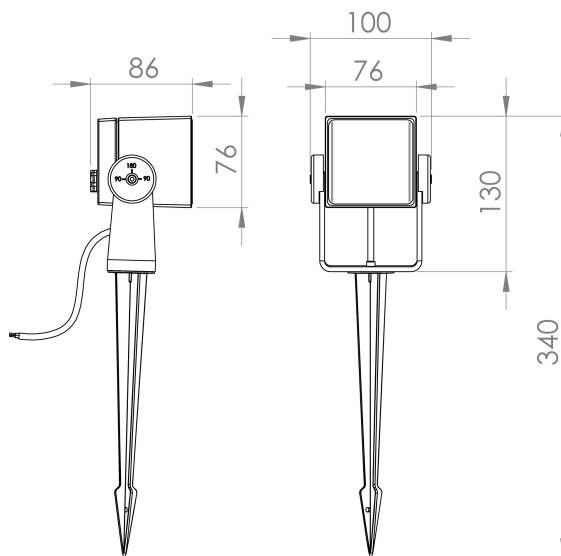

DESCRIPTION

The Outdoor Lighting range developed by Brilumen is essentially based on differentiated, high-quality products with high IP ratings, and the floor lighting is no exception. To make your garden or terrace even more enjoyable, Eros is the right spotlight because it has a beautiful light, perfect to highlight the most gorgeous details. This spotlight has an IP65, a 40° beam angle and it can be fixed not only to the floor but also to the wall.

MOUNTING TYPE	Surface
LIGHT DISTRIBUTION	Direct
POWER SUPPLY	230V / 50 / 60 Hz
WARRANTY	2 Years
FINISHING	TG
CONTROL	ON/OFF

LED FEATURES

LUMINOUS EFFICIENCY	UP TO 138 lm/W
CRI	CRI→80
LIFESPAN	30000h Tp55
STEPS MACADAM	4 Steps MacAdam
LUMEN MAINTENANCE	L90/B50
PHOTOBIOLOGICAL RISK	RG0

TECHNICAL DRAWING

ICONOGRAPHY

EROS EVO 10W
PRODUCT TABLE AND TECHNICAL SPECIFICATIONS - CRI→80

LENGTH	POWER	FINISHING	CONTROL TYPE	BEAM ANGLE	LED LUMENS	LUMINAIRE LM	COLOR TEMP.	CODE
7	7	TG	NF	40	751	575	2700K	513.80.BA.27
7	7	TG	NF	40	781	598	3000K	513.80.BA.30
7	7	TG	NF	40	836	640	4000K	513.80.BA.40
12	12	TG	NF	40	1502	1151	2700K	512.80.BA.27
12	12	TG	NF	40	1600	1226	3000K	512.80.BA.30
12	12	TG	NF	40	1730	1325	4000K	512.80.BA.40

SELECT YOUR PREFERRED OPTION

CONTROL TYPE	XX	BEAM ANGLE	BA
ON/OFF	NF	40°	40