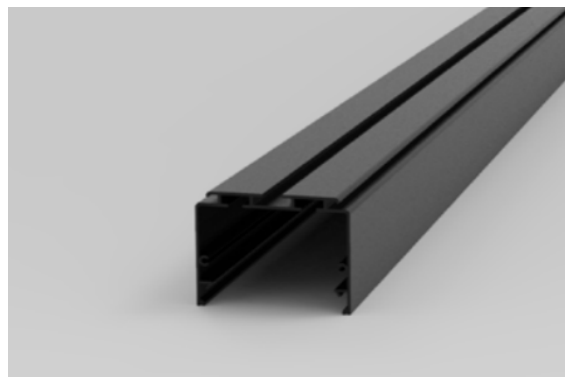

DESCRIPTION

| | |
|------------------|--------------------------------|
| MOUNTING | Suspension/Surface |
| WARRANTY | 5 Years |
| FINISHING | Textured Black, Textured White |

ICONOGRAPHY

ACCESSORIES

| | | | |
|--|--|---------------------|---------------------|
|  | External Profile 570mm External profile 570mm | White 3650570.TW | Black 3650570.TB |
|  | External Profile 1130mm External profile 1130mm | White 3651130.TW | Black 3651130.TB |
|  | External Profile 1700mm External profile 1690mm | White 3651700.TW | Black 3651700.TB |
|  | External Profile 2250mm External profile 2250mm | White 3652250.TW | Black 3652250.TB |