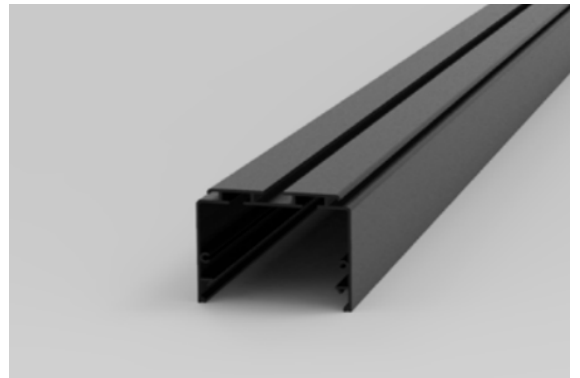

**DESCRIPTION**

<b>MOUNTING TYPE</b>	Suspension/Surface
<b>WARRANTY</b>	5 Years
<b>FINISHING</b>	Textured Black, Textured White

**ICONOGRAPHY**

**ACCESSORIES**

External Profile 570mm  
External profile 570mm

White	Black
3650570.TW	3650570.TB

External Profile 1130mm  
External profile 1130mm

White	Black
3651130.TW	3651130.TB

External Profile 1700mm  
External profile 1700mm

White	Black
3651700.TW	3651700.TB

External Profile 2250mm  
External profile 2250mm

White	Black
3652250.TW	3652250.TB