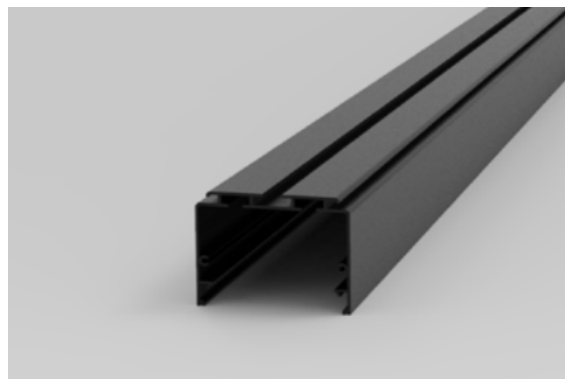

DESCRIPTION

MOUNTING	Suspension/Surface
WARRANTY	5 Years
FINISHING	Textured Black, Textured White

ICONOGRAPHY

ACCESSORIES

	External Profile 570mm External profile 570mm	White 3650570.TW	Black 3650570.TB
	External Profile 1130mm External profile 1130mm	White 3651130.TW	Black 3651130.TB
	External Profile 1700mm External profile 1690mm	White 3651700.TW	Black 3651700.TB
	External Profile 2250mm External profile 2250mm	White 3652250.TW	Black 3652250.TB