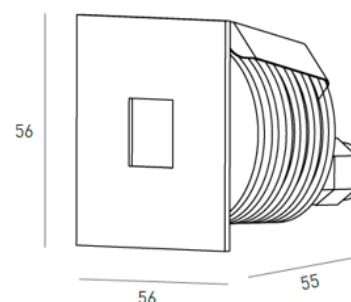

DESCRIPTION

The Wall Recessed range consists on a set of luminaires (Eliot & Frost) suitable for halls, stairs or other lighting purposes near to the mopboard. These products, which may have 1W (Eliot) or 4W (Frost), have a high IP rating and asymmetric beam angles, technical features needed in this type of light fitting. With a brushed aluminium, or white textured finish, and a CRI higher than 85, this product range (Eliot & Frost) is available on ON-OFF or dimmable 0-10V mode and is compatible with the DALI system as an option. NOTE: This product range has 3 Volts, requiring an external drive to connect the luminaires to 230 Volts, as well as a waterproof box to preserve the products IP.

POWER SUPPLY 12VDC / 50-60 Hz

ICONOGRAPHY

TECHNICAL DRAWING

FROST 4W  
PRODUCT TABLE AND TECHNICAL SPECIFICATIONS - CRI→85

LENGTH	POWER	FINISHING	CONTROL TYPE	BEAM ANGLE	LED LUMENS	LUMINAIRE LM	COLOR TEMP.	CODE
56	4	TW	NF	45	315	240	3000K	346.85.BA.30.FI