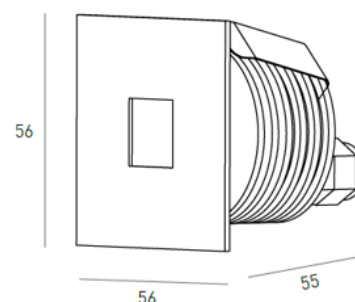

DESCRIPTION

The Wall Recessed range consists on a set of luminaires (Eliot & Frost) suitable for halls, stairs or other lighting purposes near to the mopboard. These products, which may have 1W (Eliot) or 4W (Frost), have a high IP rating and asymmetric beam angles, technical features needed in this type of light fitting. With a brushed aluminium, or white textured finish, and a CRI higher than 85, this product range (Eliot & Frost) is available on ON-OFF or dimmable 0-10V mode and is compatible with the DALI system as an option. NOTE: This product range has 3 Volts, requiring an external drive to connect the luminaires to 230 Volts, as well as a waterproof box to preserve the products IP.

POWER SUPPLY 12VDC / 50-60 Hz

ICONOGRAPHY

TECHNICAL DRAWING

FROST 4W  
PRODUCT TABLE AND TECHNICAL SPECIFICATIONS - CRI→85

LENGTH	POWER	FINISHING	CONTROL TYPE	BEAM ANGLE	LED LUMENS	LUMINAIRE LM	COLOR TEMP.	CODE
56	4	TW	NF	45	315	240	3000K	346.85.BA.30.FI

SELECT YOUR PREFERRED OPTION

CONTROL TYPE XX  
ON/OFF NF

FINISHING FI  
Textured White TW

BEAM ANGLE BA  
45° 45

ACCESSORIES

 Waterproof box SEM TITULO - 4080-1030

 Output cable gland SEM TITULO - 4080-1031