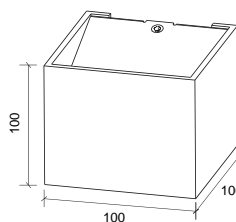

**DESCRIPTION**

GULL is the name chosen for the new wall lighting that was missing in the Brilumen portfolio. A 100x100 mm square fixture, made in aluminium, with a CRI higher than 90 and a 100° UP & DOWN beam angle that creates a decorative wall lighting in both directions. Available in a textured white finish, GULL gives a special touch to any interior design. It can be combined with the range of Brilumen textured products for a perfect balance.

**TECHNICAL DRAWING**

**ICONOGRAPHY**

**GULL WALL LIGHT**  
 PRODUCT TABLE AND TECHNICAL SPECIFICATIONS - CRI->90

LENGTH	POWER	FINISHING	CONTROLTYPE	BEAM ANGLE	LED LUMENS	LUMINAIRE LM	COLOR TEMP.	CODE
100	6,5	TW	NF	2x100	822	699	3000K	392XX.200.930.FI
100	6,5	TW	NF	2x100	835	710	4000K	392XX.200.940.FI