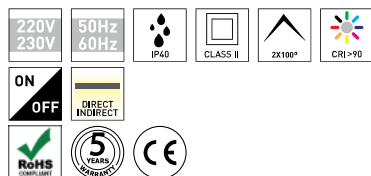

DESCRIPTION

GULL is the name chosen for the new wall lighting that was missing in the Brilumen portfolio. A 100x100 mm square fixture, made in aluminium, with a CRI higher than 90 and a 100° UP & DOWN beam angle that creates a decorative wall lighting in both directions. Available in a textured white finish, GULL gives a special touch to any interior design. It can be combined with the range of Brilumen textured products for a perfect balance.

MOUNTING TYPE	Surface
LIGHT DISTRIBUTION	Direct and Indirect
WARRANTY	5 Years
FINISHING	Textured White
CONTROL	ON/OFF

LED FEATURES

LUMINOUS EFFICIENCY	UP TO 129 lm/W
CRI	CRI->90
LIFESPAN	50.000 Hours
STEPS MACADAM	3 Steps MacAdam
LUMEN MAINTENANCE	L90/B50
PHOTOBIOLOGICAL RISK	RG1

TECHNICAL DRAWING

ICONOGRAPHY

GULL WALL LIGHT  
PRODUCT TABLE AND TECHNICAL SPECIFICATIONS - CRI->90

LENGTH	POWER	FINISHING	CONTROL TYPE	BEAM ANGLE	LED LUMENS	LUMINAIRE LM	COLOR TEMP.	CODE
100	6.5	TW	NF	2x100	822	699	3000K	392XX.200.930.FI
100	6.5	TW	NF	2x100	835	710	4000K	392XX.200.940.FI