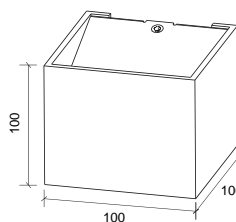

DESCRIPTION

GULL is the name chosen for the new wall lighting that was missing in the Brilumen portfolio. A 100x100 mm square fixture, made in aluminium, with a CRI higher than 90 and a 100° UP & DOWN beam angle that creates a decorative wall lighting in both directions. Available in a textured white finish, GULL gives a special touch to any interior design. It can be combined with the range of Brilumen textured products for a perfect balance.

TECHNICAL DRAWING

ICONOGRAPHY

GULL WALL LIGHT  
PRODUCT TABLE AND TECHNICAL SPECIFICATIONS - CRI->90

LENGTH	POWER	FINISHING	CONTROL TYPE	BEAM ANGLE	LED LUMENS	LUMINAIRE LM	COLOR TEMP.	CODE
100	6.5	TW	NF	2x100	822	699	3000K	392XX.200.930.FI
100	6.5	TW	NF	2x100	835	710	4000K	392XX.200.940.FI