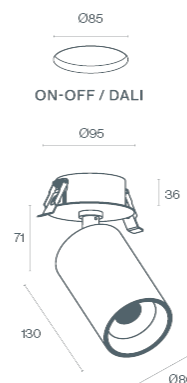

TECHNICAL DRAWING