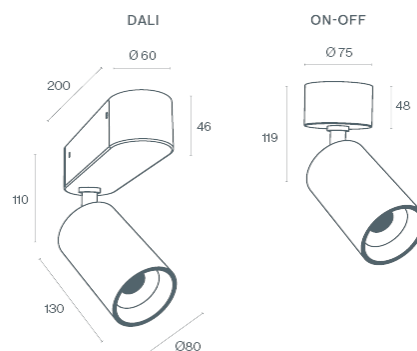

LED FEATURES

LUMINOUS EFFICIENCY	UP TO 98 lm/W
CRI	CRI->90, CRI->97
LIFESPAN	50.000 Hours
STEPS MACADAM	3 Steps MacAdam
LUMEN MAINTENANCE	L90/B50
PHOTOBIOLOGICAL RISK	RG1

TECHNICAL DRAWING

ICONOGRAPHY

**HERON SPOTLIGHT SURFACE
PRODUCT TABLE AND TECHNICAL SPECIFICATIONS - CRI->90**