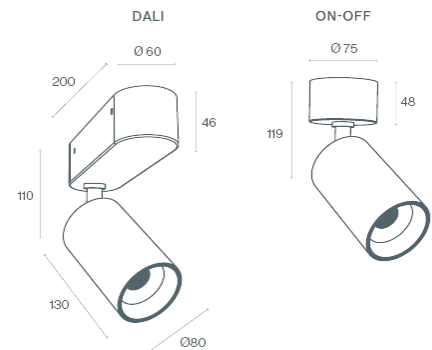

TECHNICAL DRAWING