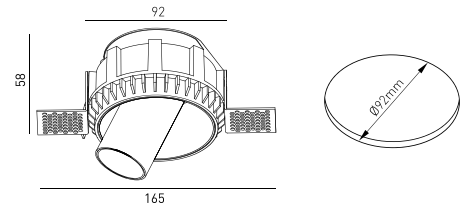

MOUNTING TYPE	Recessed
LIGHT DISTRIBUTION	Direct
WARRANTY	5 Years
FINISHING	Textured White
CONTROL	CASAMBI, DALI / Switch Dim, ON/OFF

**LED FEATURES**

LUMINOUS EFFICIENCY	UP TO 153 lm/W
CRI	CRI->90
LIFESPAN	50.000 Hours
STEPS MACADAM	3 Steps MacAdam
LUMEN MAINTENANCE	L90/B50
PHOTOBIOLOGICAL RISK	RG1

**TECHNICAL DRAWING**

**ICONOGRAPHY**

**HUBBLE TRIM. DOWNLIGHT  
PRODUCT TABLE AND TECHNICAL SPECIFICATIONS - CRI->90**

LENGTH	POWER	FINISHING	CONTROL TYPE	BEAM ANGLE	LED LUMENS	LUMINAIRE LM	COLOR TEMP.	CODE
92	6	TW	CS, DA, NF	24, 36, 60	821	698	2700K	5337XX.BA.927.FI
92	6	TW	CS, DA, NF	24, 36, 60	857	728	3000K	5337XX.BA.930.FI
92	6	TW	CS, DA, NF	24, 36, 60	910	774	4000K	5337XX.BA.940.FI