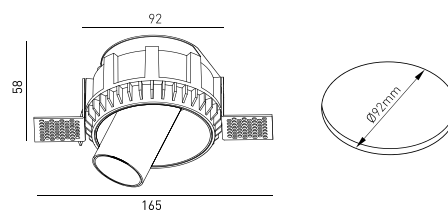

<b>MOUNTING</b>	Recessed
<b>LIGHT DISTRIBUTION</b>	Direct
<b>POWER SUPPLY</b>	220-230V / 50-60 Hz
<b>WARRANTY</b>	5 Years
<b>FINISHING</b>	Textured White
<b>CONTROL</b>	CASAMBI, DALI / PUSH Dim, ON/OFF

**TECHNICAL DRAWING**

**ICONOGRAPHY**

**HUBBLE TRIM. DOWNLIGHT**  
**PRODUCT TABLE AND TECHNICAL SPECIFICATIONS - CRI→90**

LENGTH	POWER	FINISHING	CONTROLTYPE	BEAM ANGLE	LED LUMENS	LUMINAIRE LM	COLOR TEMP.	CODE
92	6	TW	CS, DA, NF	24, 36, 60	821	698	2700K	5337XX.BA.927.FI
92	6	TW	CS, DA, NF	24, 36, 60	857	728	3000K	5337XX.BA.930.FI
92	6	TW	CS, DA, NF	24, 36, 60	910	774	4000K	5337XX.BA.940.FI