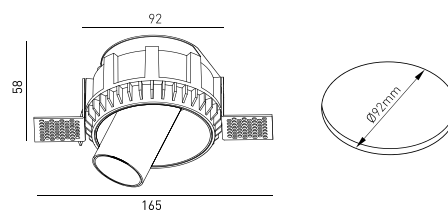

TECHNICAL DRAWING