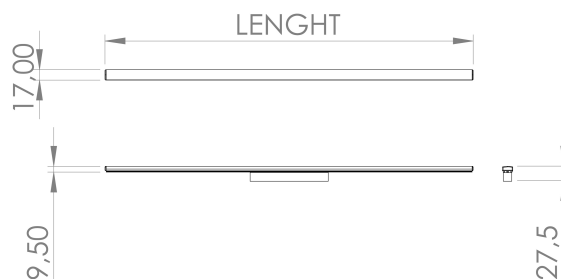

TECHNICAL DRAWING

INDYLINER OPAL 48V EVO
PRODUCT TABLE AND TECHNICAL SPECIFICATIONS - CRI→90

LENGTH	POWER	FINISHING	CONTROL TYPE	BEAM ANGLE	LED LUMENS	LUMINAIRE LM	COLOR TEMP.	CODE
600	6.8	TB, TW	CS, DL, NF	90	1068	747	3000K	5226XX.0609.930.FI
600	6.8	TB, TW	CS, DL, NF	90	1136	795	4000K	5226XX.0609.940.FI
900	10.2	TB, TW	CS, DL, NF	90	1601	1121	3000K	5226XX.0909.930.FI
900	10.2	TB, TW	CS, DL, NF	90	1703	1192	4000K	5226XX.0909.940.FI

SELECT YOUR PREFERRED OPTION

CONTROL TYPE	XX	FINISHING	FI	BEAM ANGLE	BA
CASAMBI	CS	Textured Black	TB	90°	90
DALI	DL	Textured White	TW		
ON/OFF	NF				

ACCESSORIES

	TK9E - Track 48V EVO	White	Black
	Track 48V EVO 1M	3080-0211E.WH	3080-0211E.BL
	Track 48V EVO 2M	3080-0212E.WH	3080-0212E.BL