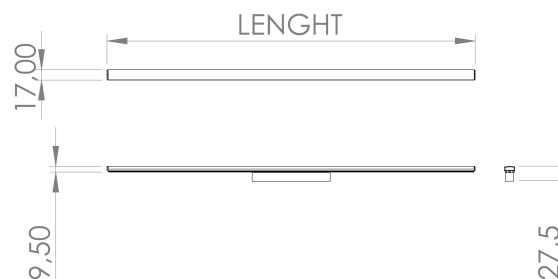

TECHNICAL DRAWING

ACCESSORIES

	TK9E - Track 48V EVO	White	Black
	Track 48V EVO 1M	3080-0211E.WH	3080-0211E.BL
	Track 48V EVO 2M	3080-0212E.WH	3080-0212E.BL