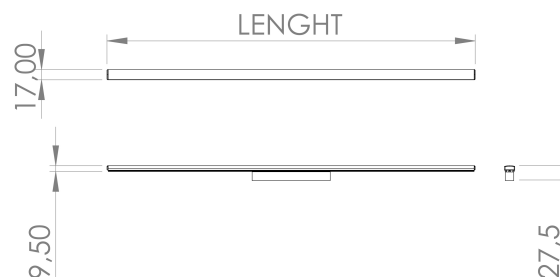

DESCRIPTION

INDYLINER, a new luminaire specific for indirect lighting, fully integrated in the top part of the 48V EVO track, TK9 model. The TK9 track allows for direct and/or indirect lighting, combining linear luminaires with track lights.

We highlight a new option for placing track lights on the top part of the track, using an articulated support, which allows the APALIS and/or ROSS track lights to be directed downwards, providing precise and effective lighting.

Our products guarantee exceptional light quality, with a high color rendering index, and a 5-year warranty, showing our confidence in their durability and reliability.

LIGHT DISTRIBUTION	Direct
POWER SUPPLY	48V / TRACK
WARRANTY	5 Years
FINISHING	Textured Black, Textured White
CONTROL	CASAMBI, DALI, ON/OFF

LED FEATURES

LUMINOUS EFFICIENCY	UP TO 167 lm/W
CRI	CRI→90
LIFESPAN	50.000 Hours
STEPS MACADAM	3 Steps MacAdam
LUMEN MAINTENANCE	L90/B50
PHOTOBIOLOGICAL RISK	RG1

ICONOGRAPHY

TECHNICAL DRAWING

INDYLINER OPAL 48V EVO
PRODUCT TABLE AND TECHNICAL SPECIFICATIONS - CRI→90

LENGTH	POWER	FINISHING	CONTROL TYPE	BEAM ANGLE	LED LUMENS	LUMINAIRE LM	COLOR TEMP.	CODE
600	6.8	TB, TW	CS, DL, NF	90	1068	747	3000K	5226XX.0609.930.FI
600	6.8	TB, TW	CS, DL, NF	90	1136	795	4000K	5226XX.0609.940.FI
900	10.2	TB, TW	CS, DL, NF	90	1601	1121	3000K	5226XX.0909.930.FI
900	10.2	TB, TW	CS, DL, NF	90	1703	1192	4000K	5226XX.0909.940.FI

SELECT YOUR PREFERRED OPTION

CONTROL TYPE	XX	FINISHING	FI	BEAM ANGLE	BA
CASAMBI	CS	Textured Black	TB	90°	90
DALI	DL	Textured White	TW		
ON/OFF	NF				

ACCESSORIES

TK9E - Track 48V EVO	White	Black
Track 48V EVO 1M	3080-0211E.WH	3080-0211E.BL
Track 48V EVO 2M	3080-0212E.WH	3080-0212E.BL