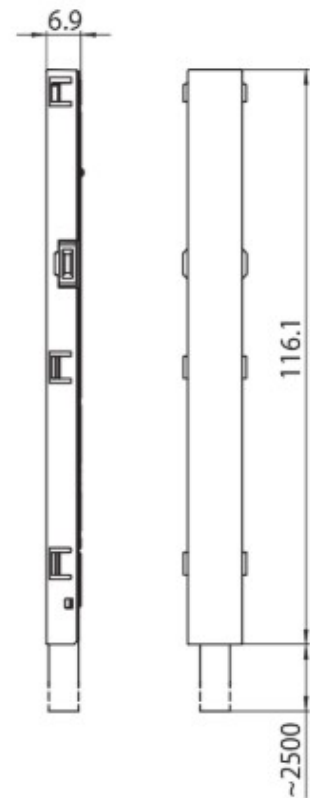

DESCRIPTION

Initial power end feed with cable 48V MICRO

ICONOGRAPHY

TECHNICAL DRAWING

ACCESSORIES

Initial power end feed
Initial power end feed
Initial power end feed

White	Black
3080-0623.WH	
3080-0623.BL	