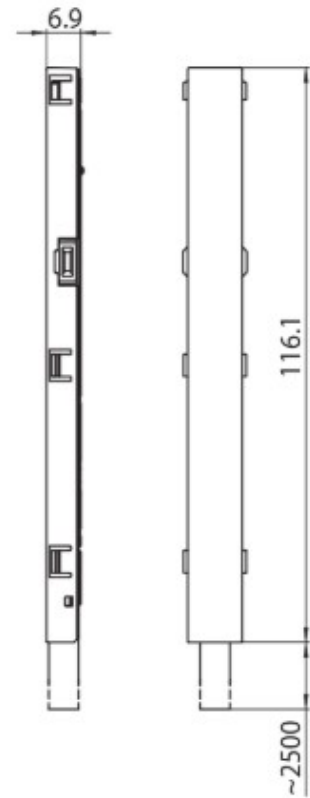

DESCRIPTION

Initial power end feed with cable 48V MICRO

ICONOGRAPHY

TECHNICAL DRAWING

ACCESSORIES

Initial power end feed
Initial power end feed
Initial power end feed

White Black
3080-0623.WH
3080-0623.BL