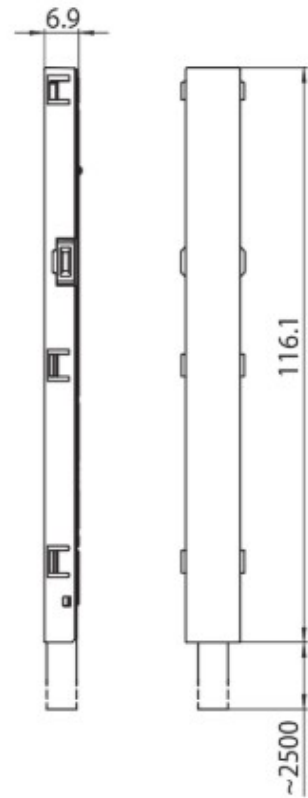

DESCRIPTION

Initial power end feed with cable 48V MICRO

ICONOGRAPHY

TECHNICAL DRAWING

ACCESSORIES

Initial power end feed
Initial power end feed
Initial power end feed

White	Black
3080-0623.WH	
3080-0623.BL	