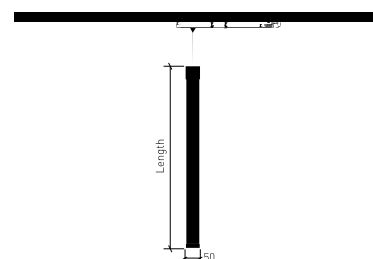

**DESCRIPTION**

IRIS tubular 360° is an elegant lighting fixture with a minimalist design. It is available from 300mm to 1500mm lengths ranging. Drawing a perfect linear light, IRIS is suitable for lighting up effectively any indoor area through a beautiful, uniform and harmonious light. Tubular fixture composed of an opal polycarbonate tube and aluminium end caps; white or black textured finish; 360° light emission. IRIS can be suspended horizontally or vertically, surface mounted or recessed in the ceiling. It can also be placed in a 48V or in a 3-circuits universal track. In both cases, it can be combined with other Brilumen track lights.

IRIS TRACK VERTICAL 360  
 PRODUCT TABLE AND TECHNICAL SPECIFICATIONS - CRI→90

| LENGTH | POWER | FINISHING | COLOR TEMP. | CONTROLTYPE | LED LUMENS | LUMINAIRE LM | CODE            |
|--------|-------|-----------|-------------|-------------|------------|--------------|-----------------|
| 640    | 17    | TB, TW    | 3000K       | N/A         | 2737       | 2258         | 5163V.06.930.FI |
| 640    | 17    | TB, TW    | 4000K       | N/A         | 2907       | 2398         | 5163V.06.940.FI |
| 940    | 23,8  | TB, TW    | 3000K       | N/A         | 3832       | 3161         | 5163V.09.930.FI |
| 940    | 23,8  | TB, TW    | 4000K       | N/A         | 4070       | 3358         | 5163V.09.940.FI |
| 1240   | 30,6  | TB, TW    | 3000K       | N/A         | 4927       | 4064         | 5163V.12.930.FI |
| 1240   | 30,6  | TB, TW    | 4000K       | N/A         | 5233       | 4317         | 5163V.12.940.FI |

**TECHNICAL DRAWING**

273NF.09.TW, 273DA.09.TW, 273CS.09.TW,  
273NF.12.TW 273DA.12.TW 273CS.12.TW

Power Cable 1.5m  
Power Cable 1.5m

ON/OFF  
80303001

Power Cable 3m  
Power Cable 3m

ON/OFF  
80303002

Power Cable 5m  
Power Cable 5m