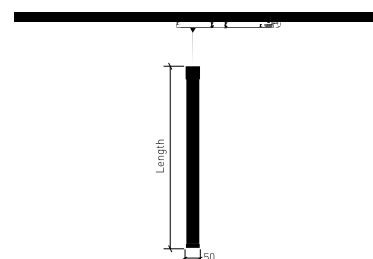

**DESCRIPTION**

IRIS tubular 360° is an elegant lighting fixture with a minimalist design. It is available from 300mm to 1500mm lengths ranging. Drawing a perfect linear light, IRIS is suitable for lighting up effectively any indoor area through a beautiful, uniform and harmonious light. Tubular fixture composed of an opal polycarbonate tube and aluminium end caps; white or black textured finish; 360° light emission. IRIS can be suspended horizontally or vertically, surface mounted or recessed in the ceiling. It can also be placed in a 48V or in a 3-circuits universal track. In both cases, it can be combined with other Brilumen track lights.

**ICONOGRAPHY**

IRIS TRACK VERTICAL 360  
 PRODUCT TABLE AND TECHNICAL SPECIFICATIONS - CRI→90

LENGTH	POWER	FINISHING	COLOR TEMP.	CONTROLTYPE	LED LUMENS	LUMINAIRE LM	CODE
640	17	TB, TW	3000K	N/A	2737	2258	5163V.06.930.FI
640	17	TB, TW	4000K	N/A	2907	2398	5163V.06.940.FI
940	23,8	TB, TW	3000K	N/A	3832	3161	5163V.09.930.FI
940	23,8	TB, TW	4000K	N/A	4070	3358	5163V.09.940.FI
1240	30,6	TB, TW	3000K	N/A	4927	4064	5163V.12.930.FI
1240	30,6	TB, TW	4000K	N/A	5233	4317	5163V.12.940.FI

**TECHNICAL DRAWING**

273NF.09.TW, 273DA.09.TW, 273CS.09.TW,  
273NF.12.TW 273DA.12.TW 273CS.12.TW

Power Cable 1.5m  
Power Cable 1.5m

ON/OFF  
80303001

Power Cable 3m  
Power Cable 3m

ON/OFF  
80303002

Power Cable 5m  
Power Cable 5m