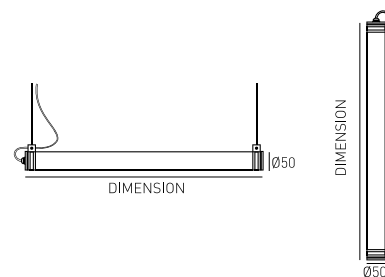

TECHNICAL DRAWING