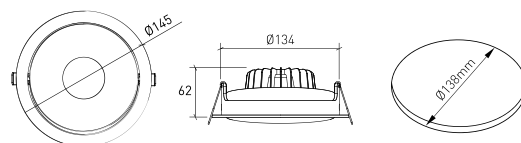

DESCRIPTION

KLEIN is the most powerful downlight in the textured Indoor Lighting range. Round, made of aluminium and with a 5 year warranty, this product has a CRI of more than 90. KLEIN can be installed together with downlights that have similar CRI and beam angles, like MATISSE and RODIN, creating an extraordinary luminous effect thanks to the combination of the different luminous flux.

MOUNTING	Recessed
LIGHT DISTRIBUTION	Directa
WARRANTY	5 Years
FINISHING	Textured White
CONTROL	CASAMBI, DALI / PUSH Dim, ON/OFF, Tunable White

LED FEATURES

LUMINOUS EFFICIENCY	UP TO 148 lm/W
CRI	CRI→90, CRI→97, Tunable White CRI→90
LIFESPAN	50.000 Hours
STEPS MACADAM	3 Steps MacAdam
LUMEN MAINTENANCE	L90/B50
PHOTOBIOLOGICAL RISK	RG1

TECHNICAL DRAWING

ICONOGRAPHY

KLEIN DOWNLIGHT
 PRODUCT TABLE AND TECHNICAL SPECIFICATIONS - CRI→90

LENGTH	POWER	FINISHING	CONTROLTYPE	BEAM ANGLE	LED LUMENS	LUMINAIRE LM	COLOR TEMP.	CODE
17,8	17,8	TW	CS, DA, NF	24, 36	2344	1993	2700K	306XX.BA.927.FI
17,8	17,8	TW	CS, DA, NF	24, 36	2442	2076	3000K	306XX.BA.930.FI
17,8	17,8	TW	CS, DA, NF	24, 36	2479	2108	4000K	306XX.BA.940.FI