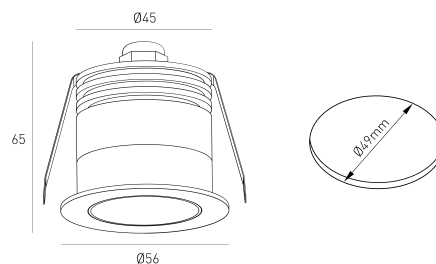

**DESCRIPTION**

When the night hides the light, light up the stars with the Brilumen's spotlight range (Kyoto & Kyoto) and provide a beautiful light to your room, making it stunning. Thanks to its small size, with this range it's possible to create numerous designs on the ceiling or wall, and with a colour rendering index higher than 90. Due to its textured white finish and high IP rating, this versatile product range can be installed in numerous locations, working as ambient light and complementing the remaining light fittings, or even as a presence light in halls, lifts, etc.

**TECHNICAL DRAWING**

**ICONOGRAPHY**

**KYOTO 4,2W IP65**  
**PRODUCT TABLE AND TECHNICAL SPECIFICATIONS - CRI->90**

LENGTH	POWER	FINISHING	CONTROLTYPE	BEAM ANGLE	LED LUMENS	LUMINAIRE LM	COLOR TEMP.	CODE
56	4,2	TWB	DA, NF	36	589	501	2700K	5343XX.36.927.FI
56	4,2	TWB	DA, NF	36	614	522	3000K	5343XX.36.930.FI
56	4,2	TWB	DA, NF	36	652	554	4000K	5343XX.36.940.FI