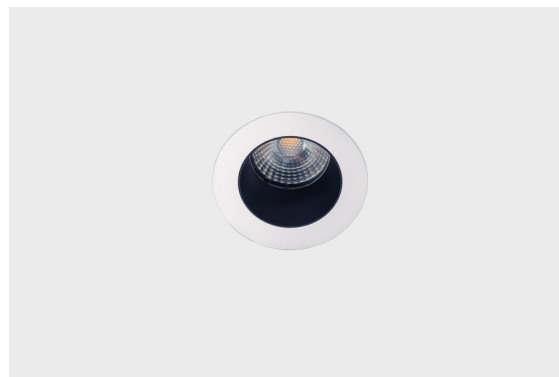

DESCRIPTION

When the night hides the light, light up the stars with the Brilumen's spotlight range (Kyoto & Kyoto) and provide a beautiful light to your room, making it stunning. Thanks to its small size, with this range it's possible to create numerous designs on the ceiling or wall, and with a colour rendering index higher than 90. Due to its textured white finish and high IP rating, this versatile product range can be installed in numerous locations, working as ambient light and complementing the remaining light fittings, or even as a presence light in halls, lifts, etc.

MOUNTING TYPE	Recessed
LIGHT DISTRIBUTION	Direct
WARRANTY	5 Years
FINISHING	Textured white and black
CONTROL	DALI / Switch Dim, ON/OFF

LED FEATURES

LUMINOUS EFFICIENCY	UP TO 157 lm/W
CRI	CRI→90
LIFESPAN	50.000 Hours
STEPS MACADAM	3 Steps MacAdam
LUMEN MAINTENANCE	L90/B50
PHOTOBIOLOGICAL RISK	RG1

TECHNICAL DRAWING

ICONOGRAPHY

KYOTO 4,5W IP65
PRODUCT TABLE AND TECHNICAL SPECIFICATIONS - CRI→90

LENGTH	POWER	FINISHING	CONTROL TYPE	BEAM ANGLE	LED LUMENS	LUMINAIRE LM	COLOR TEMP.	CODE
56	4.2	TWB	DA, NF	36	589	501	2700K	5343XX.36.927.FI
56	4.2	TWB	DA, NF	36	614	522	3000K	5343XX.36.930.FI
56	4.2	TWB	DA, NF	36	652	554	4000K	5343XX.36.940.FI