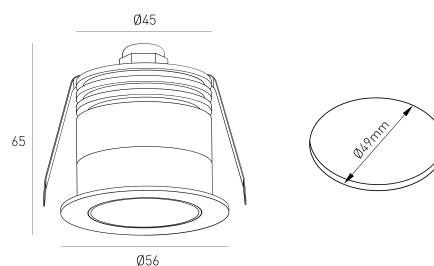

DESCRIPTION

When the night hides the light, light up the stars with the Brilumen's spotlight range (Kyoto & Kyoto) and provide a beautiful light to your room, making it stunning. Thanks to its small size, with this range it's possible to create numerous designs on the ceiling or wall, and with a colour rendering index higher than 90. Due to its textured white finish and high IP rating, this versatile product range can be installed in numerous locations, working as ambient light and complementing the remaining light fittings, or even as a presence light in halls, lifts, etc.

MOUNTING TYPE	Recessed
LIGHT DISTRIBUTION	Direct
WARRANTY	5 Years
FINISHING	Textured white and black
CONTROL	DALI / Switch Dim, ON/OFF

LED FEATURES

LUMINOUS EFFICIENCY	UP TO 157 lm/W
CRI	CRI→90
LIFESPAN	50.000 Hours
STEPS MACADAM	3 Steps MacAdam
LUMEN MAINTENANCE	L90/B50
PHOTOBIOLOGICAL RISK	RG1

TECHNICAL DRAWING

ICONOGRAPHY

KYOTO 4,5W IP65
PRODUCT TABLE AND TECHNICAL SPECIFICATIONS - CRI→90

LENGTH	POWER	FINISHING	CONTROL TYPE	BEAM ANGLE	LED LUMENS	LUMINAIRE LM	COLOR TEMP.	CODE
56	4.2	TWB	DA, NF	36	589	501	2700K	5343XX.36.927.FI
56	4.2	TWB	DA, NF	36	614	522	3000K	5343XX.36.930.FI
56	4.2	TWB	DA, NF	36	652	554	4000K	5343XX.36.940.FI