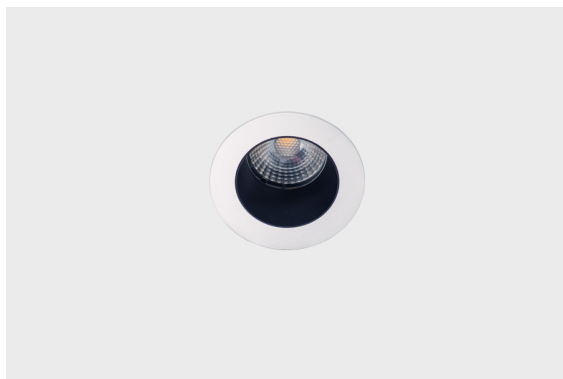

**DESCRIPTION**

When the night hides the light, light up the stars with the Brilumen's spotlight range (Kyoto & Kyoto) and provide a beautiful light to your room, making it stunning. Thanks to its small size, with this range it's possible to create numerous designs on the ceiling or wall, and with a colour rendering index higher than 90. Due to its textured white finish and high IP rating, this versatile product range can be installed in numerous locations, working as ambient light and complementing the remaining light fittings, or even as a presence light in halls, lifts, etc.

<b>MOUNTING</b>	Recessed
<b>LIGHT DISTRIBUTION</b>	Direct
<b>POWER SUPPLY</b>	220-230V / 50-60 Hz
<b>WARRANTY</b>	5 Years
<b>FINISHING</b>	Textured white and black
<b>CONTROL</b>	DALI / PUSH Dim, ON/OFF