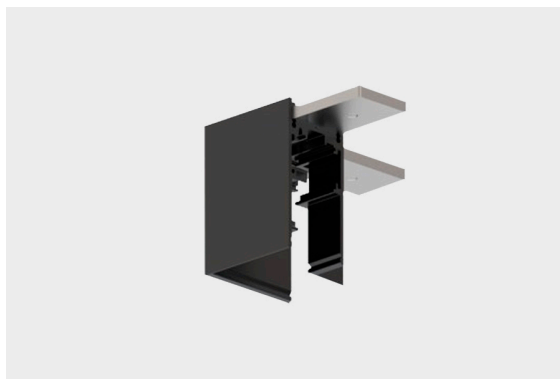

DESCRIPTION

L - Joint for BT2E Track 48V EVO

MOUNTING	Suspension/Surface
POWER SUPPLY	/
WARRANTY	5 Years
FINISHING	Black, White

ICONOGRAPHY

ACCESSORIES

L - Joint
L - Joint

White	Black
3080-0201.WH	3080-0201.BL