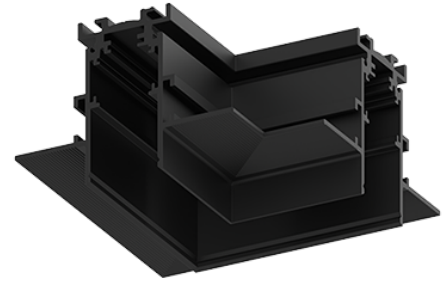

DESCRIPTION

---

L - Joint for TK5E Track 48V EVO

ICONOGRAPHY

---

ACCESSORIES

---

L - Joint

SEM DescAbr - 3080-0202.B

SEM DescAbr - 3080-0202.W

Black

3080-0202.BL

3080-0202.WH

White