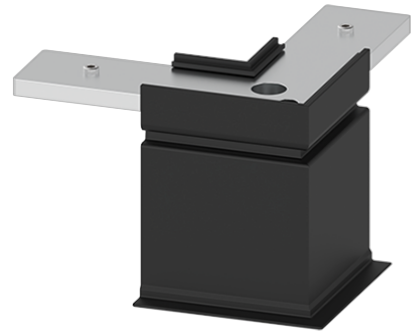

DESCRIPTION

L - Joint for TK18E Track 48V EVO

ICONOGRAPHY

ACCESSORIES

L - Joint
L - Joint

White Black
3080-0235E.WH 3080-0235E.BL