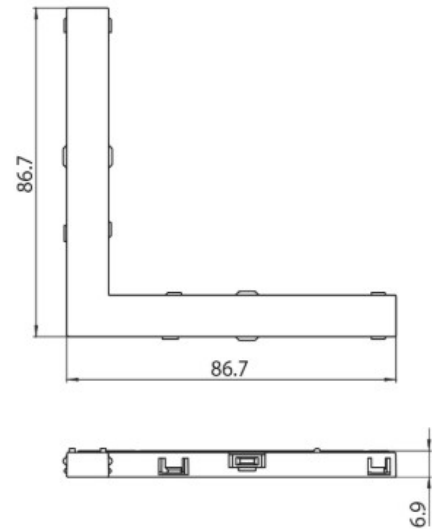

**DESCRIPTION**

---

L- shaped electrical connector 48V MICRO

**ICONOGRAPHY**

---

**TECHNICAL DRAWING**

---

**ACCESSORIES**

---

L electrical connector  
L electrical connector

White                      Black  
3080-0625.WH    3080-0625.BL