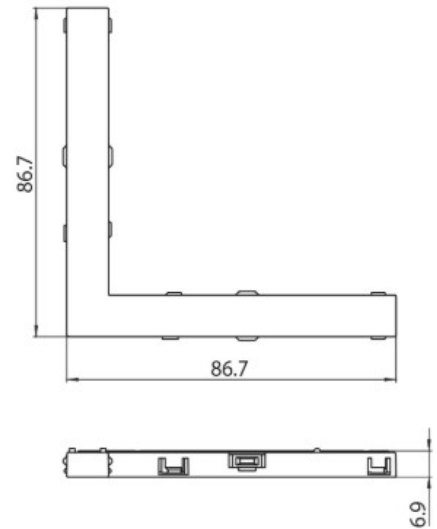

**DESCRIPTION**

---

L- shaped electrical connector 48V MICRO

**ICONOGRAPHY**

---

**TECHNICAL DRAWING**

---

**ACCESSORIES**

---

L electrical connector  
L electrical connector

White      Black  
3080-0625.WH    3080-0625.BL