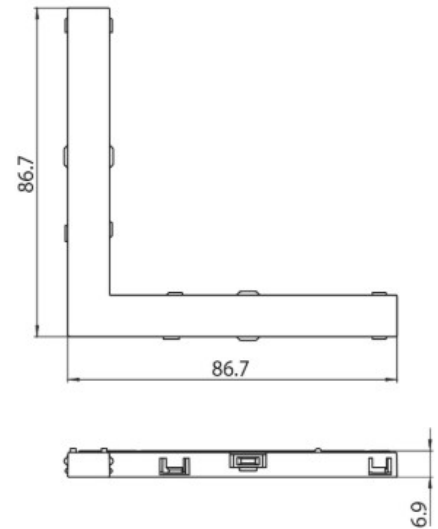

DESCRIPTION

L- shaped electrical connector 48V MICRO

ICONOGRAPHY

TECHNICAL DRAWING

ACCESSORIES

L electrical connector
L electrical connector

White Black
3080-0625.WH 3080-0625.BL