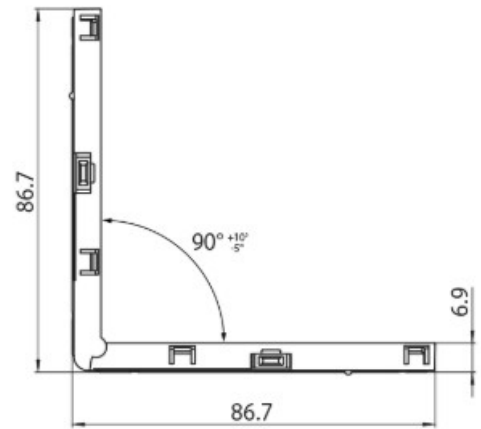

DESCRIPTION

L- shaped electrical connector for ceiling/wall 48V MICRO

ICONOGRAPHY

TECHNICAL DRAWING

ACCESSORIES

L connector ceiling/wall
L connector ceiling/wall

White Black
3080-0626.WH 3080-0626.BL