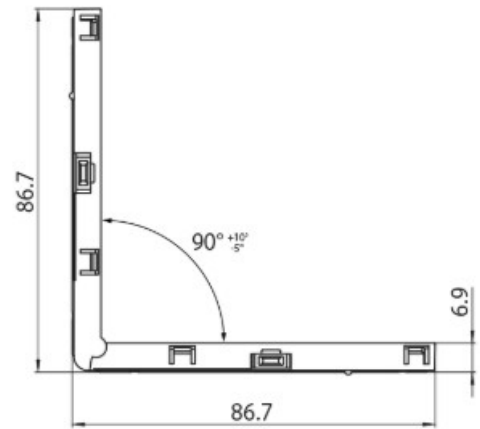

DESCRIPTION

L- shaped electrical connector for ceiling/wall 48V MICRO

ICONOGRAPHY

TECHNICAL DRAWING

ACCESSORIES

L connector ceiling/wall
L connector ceiling/wall

White Black
3080-0626.WH 3080-0626.BL