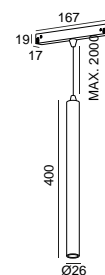

DESCRIPTION

LAZULI is a thin and elegant pendant light with a high-quality textured black or white finish that creates unique environments. It is available in four versions, one for recessed ceiling, one for surface, one for application in 48V EVO track and another for 3-circuit 230V universal track. LAZULI DOUBLE brings together 2 LAZULI in the same driver, allowing on one hand to reduce the space between the track lights thus changing the aesthetics, and on the other hand to reduce the total cost of the solution.

TECHNICAL DRAWING

ICONOGRAPHY

LAZULI 48V EVO
PRODUCT TABLE AND TECHNICAL SPECIFICATIONS - CRI→90

LENGTH	POWER	FINISHING	CONTROL TYPE	BEAM ANGLE	LED LUMENS	LUMINAIRE LM	COLOR TEMP.	CODE
400	6.3	TB, TW	CS, DL, NF	35	756	643	2700K	5405XX.35.927.FI
400	6.3	TB, TW	CS, DL, NF	35	788	669	3000K	5405XX.35.930.FI
400	6.3	TB, TW	CS, DL, NF	35	838	712	4000K	5405XX.35.940.FI

	TK18E - Track 48V EVO	White	Black
	Track 48V EVO 1M	3080-0231E.WH	3080-0231E.BL
	Track 48V EVO 2M	3080-0232E.WH	3080-0232E.BL

	TK5E - Track 48V EVO	White	Black
	Track 48V EVO 1M	3080-0250E.WH	3080-0250E.BL
	Track 48V EVO 2M	3080-0251E.WH	3080-0251E.BL