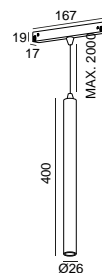

DESCRIPTION

LAZULI is a thin and elegant pendant light with a high-quality textured black or white finish that creates unique environments. It is available in four versions, one for recessed ceiling, one for surface, one for application in 48V EVO track and another for 3-circuit 230V universal track. LAZULI DOUBLE brings together 2 LAZULI in the same driver, allowing on one hand to reduce the space between the track lights thus changing the aesthetics, and on the other hand to reduce the total cost of the solution.

TECHNICAL DRAWING

ICONOGRAPHY

LAZULI 48V EVO
PRODUCT TABLE AND TECHNICAL SPECIFICATIONS - CRI→90

LENGTH	POWER	FINISHING	CONTROLTYPE	BEAM ANGLE	LED LUMENS	LUMINAIRE LM	COLOR TEMP.	CODE
400	6,3	TB, TW	CS, DL, NF	35	756	643	2700K	5405XX.35.927.FI
400	6,3	TB, TW	CS, DL, NF	35	788	669	3000K	5405XX.35.930.FI
400	6,3	TB, TW	CS, DL, NF	35	838	712	4000K	5405XX.35.940.FI

	BT1E - Track 48V EVO Track 48V EVO 1M Track 48V EVO 2M	White 3080-0175E.WH 3080-0176E.WH	Black 3080-0175E.BL 3080-0176E.BL
--	--	---	---

	BT2E - Track 48V EVO Track 48V EVO 1M Track 48V EVO 2M	White 3080-0177E.WH 3080-0178E.WH	Black 3080-0177E.BL 3080-0178E.BL
--	--	---	---

	TK18E - Track 48V EVO Track 48V EVO 1M Track 48V EVO 2M	White 3080-0231E.WH 3080-0232E.WH	Black 3080-0231E.BL 3080-0232E.BL
--	---	---	---

	TK5E - Track 48V EVO Track 48V EVO 1M Track 48V EVO 2M	White 3080-0250E.WH 3080-0251E.WH	Black 3080-0250E.BL 3080-0251E.BL
--	--	---	---