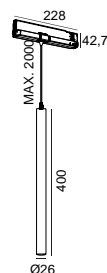

DESCRIPTION

LAZULI is a thin and elegant pendant light with a high-quality textured black or white finish that creates unique environments.

It is available in four versions, one for recessed ceiling, one for surface, one for application in 48V EVO track and another for 3-circuit 230V universal track.

LAZULI DOUBLE brings together 2 LAZULI in the same driver, allowing on one hand to reduce the space between the track lights thus changing the aesthetics, and on the other hand to reduce the total cost of the solution.

ICONOGRAPHY

TECHNICAL DRAWING

LAZULI UNIVERSAL 230V
PRODUCT TABLE AND TECHNICAL SPECIFICATIONS - CRI→90

LENGTH	POWER	FINISHING	CONTROLTYPE	BEAM ANGLE	LED LUMENS	LUMINAIRE LM	COLOR TEMP.	CODE
400	6.3	TB, TW	CS, DA, NF	35	756	643	2700K	5498XX.35.927.FI
400	6.3	TB, TW	CS, DA, NF	35	788	669	3000K	5498XX.35.930.FI
400	6.3	TB, TW	CS, DA, NF	35	838	712	4000K	5498XX.35.940.FI