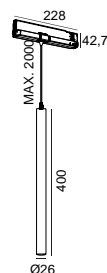

DESCRIPTION

LAZULI is a thin and elegant pendant light with a high-quality textured black or white finish that creates unique environments.

It is available in four versions, one for recessed ceiling, one for surface, one for application in 48V EVO track and another for 3-circuit 230V universal track.

LAZULI DOUBLE brings together 2 LAZULI in the same driver, allowing on one hand to reduce the space between the track lights thus changing the aesthetics, and on the other hand to reduce the total cost of the solution.

ICONOGRAPHY

TECHNICAL DRAWING

LAZULI UNIVERSAL 230V
PRODUCT TABLE AND TECHNICAL SPECIFICATIONS - CRI→90

LENGTH	POWER	FINISHING	CONTROLTYPE	BEAM ANGLE	LED LUMENS	LUMINAIRE LM	COLOR TEMP.	CODE
400	6,3	TB, TW	CS, DA, NF	35	756	643	2700K	5498XX.35.927.FI
400	6,3	TB, TW	CS, DA, NF	35	788	669	3000K	5498XX.35.930.FI
400	6,3	TB, TW	CS, DA, NF	35	838	712	4000K	5498XX.35.940.FI