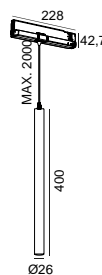

TECHNICAL DRAWING

ICONOGRAPHY

LAZULI UNIVERSAL 230V
PRODUCT TABLE AND TECHNICAL SPECIFICATIONS - CRI->90

LENGTH	POWER	FINISHING	CONTROL TYPE	BEAM ANGLE	LED LUMENS	LUMINAIRE LM	COLOR TEMP.	CODE
400	6.5	TB, TW	CS, DA, NF	35	822	699	3000K	498XX.35.930.FI
400	6.5	TB, TW	CS, DA, NF	35	835	710	4000K	498XX.35.940.FI

	Track DALI Susp./Surf.	
	DALI Track 1m Black	UP1459307-1
	DALI Track 1m White	UP1459107-1
	DALI Track 2m Black	UP1459307
	DALI Track 2m White	UP1459107

	Recess. Track ON/OFF	
	ON/OFF Rec. Track 1m BL	UP1459312-1
	ON/OFF Rec. Track 1m WH	UP1459112-1
	ON/OFF Rec. Track 2m BL	UP1459312
	ON/OFF Rec. Track 2m WH	UP1459112

	Recessed Track DALI	
	DALI Rec. Track 1m BL	UP1459317-1
	DALI Rec. Track 1m WH	UP1459117-1
	DALI Rec. Track 2m BL	UP1459317
	DALI Rec. Track 2m WH	UP1459117

	Lazuli Power Cable	Textured White	Textured Black
	Power Cable 1,5M	30800241.TW	30800241.TB
	Power Cable 1M	30800240.TW	30800240.TB
	Power Cable 2M	30800242.TW	30800242.TB