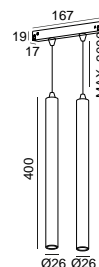

DESCRIPTION

LAZULI is a thin and elegant pendant light with a high-quality textured black or white finish that creates unique environments. It is available in four versions, one for recessed ceiling, one for surface, one for application in 48V EVO track and another for 3-circuit 230V universal track. LAZULI DOUBLE brings together 2 LAZULI in the same driver, allowing on one hand to reduce the space between the track lights thus changing the aesthetics, and on the other hand to reduce the total cost of the solution.

TECHNICAL DRAWING

ICONOGRAPHY

LAZULI DOUBLE 48V EVO
PRODUCT TABLE AND TECHNICAL SPECIFICATIONS - CRI→90

LENGTH	POWER	FINISHING	CONTROL TYPE	BEAM ANGLE	LED LUMENS	LUMINAIRE LM	COLOR TEMP.	CODE
400	12.6	TB, TW	CS, DL, NF	35	1512	1285	2700K	5480XX.35.927.FI
400	12.6	TB, TW	CS, DL, NF	35	1575	1339	3000K	5480XX.35.930.FI
400	12.6	TB, TW	CS, DL, NF	35	1676	1424	4000K	5480XX.35.940.FI

	BT1E - Track 48V EVO	White	Black
	Track 48V EVO 1M	3080-0175E.WH	3080-0175E.BL
	Track 48V EVO 2M	3080-0176E.WH	3080-0176E.BL

	BT2E - Track 48V EVO	White	Black
	Track 48V EVO 1M	3080-0177E.WH	3080-0177E.BL
	Track 48V EVO 2M	3080-0178E.WH	3080-0178E.BL

	TK18E - Track 48V EVO	White	Black
	Track 48V EVO 1M	3080-0231E.WH	3080-0231E.BL
	Track 48V EVO 2M	3080-0232E.WH	3080-0232E.BL

	TK5E - Track 48V EVO	White	Black
	Track 48V EVO 1M	3080-0250E.WH	3080-0250E.BL
	Track 48V EVO 2M	3080-0251E.WH	3080-0251E.BL