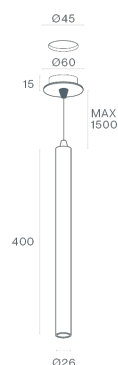

DESCRIPTION

LAZULI is a thin and elegant pendant light with a high-quality textured black or white finish that creates unique environments. It is available in four versions, one for recessed ceiling, one for surface, one for application in magnetic track and another for 3 circuit 230V universal track.

MOUNTING TYPE	Encastrado
LIGHT DISTRIBUTION	Direct
POWER SUPPLY	220-230V / 50-60 Hz
WARRANTY	5 Years
FINISHING	Textured Black, Textured White
CONTROL	DALI / Switch Dim, ON/OFF

LED FEATURES

LUMINOUS EFFICIENCY	UP TO 133 lm/W
CRI	CRI→90
LIFESPAN	50.000 Hours
STEPS MACADAM	3 Steps MacAdam
LUMEN MAINTENANCE	L90/B50
PHOTOBIOLOGICAL RISK	RG1

ICONOGRAPHY

TECHNICAL DRAWING

**LAZULI RECESSED SPOTLIGHT
PRODUCT TABLE AND TECHNICAL SPECIFICATIONS - CRI→90**

LENGTH	POWER	FINISHING	CONTROL TYPE	BEAM ANGLE	LED LUMENS	LUMINAIRE LM	COLOR TEMP.	CODE
400	6.3	TB, TW	DA, NF	35	756	643	2700K	5406XX.35.927.FI
400	6.3	TB, TW	DA, NF	35	788	669	3000K	5406XX.35.930.FI
400	6.3	TB, TW	DA, NF	35	838	712	4000K	5406XX.35.940.FI

Power Cable 1,5M	Textured White	Textured Black
Power Cable 1,5M	30800241.TW	30800241.TB