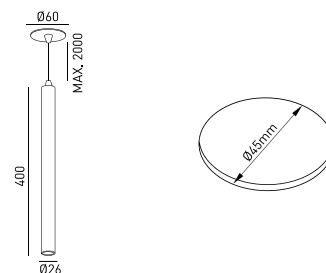

DESCRIPTION

LAZULI is a thin and elegant pendant light with a high-quality textured black or white finish that creates unique environments. It is available in four versions, one for recessed ceiling, one for surface, one for application in magnetic track and another for 3 circuit 230V universal track.

MOUNTING TYPE	Encastrado
LIGHT DISTRIBUTION	Direct
POWER SUPPLY	220-230V / 50-60 Hz
WARRANTY	5 Years
FINISHING	Textured Black, Textured White
CONTROL	CASAMBI, DALI / Switch Dim, ON/OFF

LED FEATURES

LUMINOUS EFFICIENCY	UP TO 129 lm/W
CRI	CRI→90
LIFESPAN	50.000 Hours
STEPS MACADAM	3 Steps MacAdam
LUMEN MAINTENANCE	L90/B50
PHOTOBIOLOGICAL RISK	RG1

TECHNICAL DRAWING

ICONOGRAPHY

**LAZULI RECESSED SPOTLIGHT
PRODUCT TABLE AND TECHNICAL SPECIFICATIONS - CRI→90**

LENGTH	POWER	FINISHING	CONTROL TYPE	BEAM ANGLE	LED LUMENS	LUMINAIRE LM	COLOR TEMP.	CODE
400	6.5	TB, TW	CS, DA, NF	35	822	699	3000K	406XX.35.930.FI
400	6.5	TB, TW	CS, DA, NF	35	835	710	4000K	406XX.35.940.FI