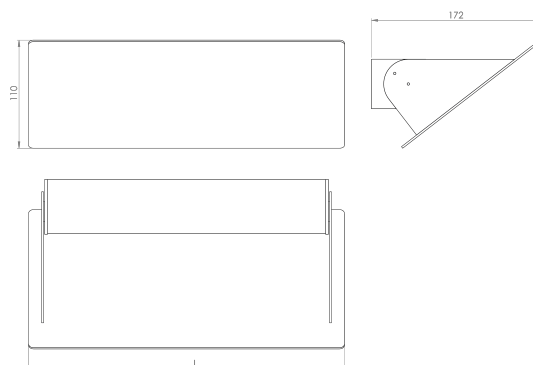

TECHNICAL DRAWING

**LIV UP/DOWN - ADJUSTABLE
PRODUCT TABLE AND TECHNICAL SPECIFICATIONS - CRI→90**

LENGTH	POWER	FINISHING	CONTROL TYPE	BEAM ANGLE	LED LUMENS	LUMINAIRE LM	COLOR TEMP.	CODE
880	20.3	TB, TS, TW	DA, NF		3763	2634	3000K	
880	20.3	TB, TS, TW	DA, NF		3987	2791	4000K	

**SELECT YOUR PREFERRED
OPTION**

CONTROL TYPE	XX	FINISHING	FI
DALI / Switch Dim	DA	Textured Black	TB
ON/OFF	NF	Textured Silver	TS
		Textured White	TW