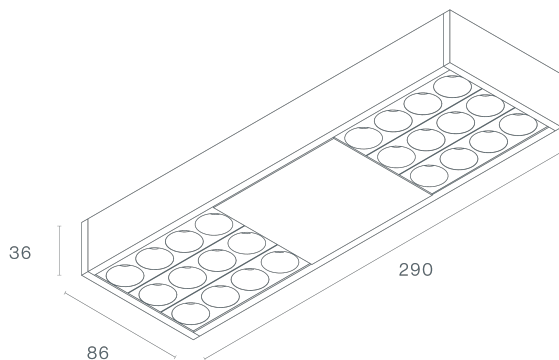

DESCRIPTION

A lighting solution designed to combine performance, precision and character. LLOYD redefines technical lighting with a striking design, where every detail reflects Brilumen's commitment to excellence and aesthetic clarity. Available in various surface-mounted or suspended ceiling installation options (with an indirect lighting option), compatible with 48V EVO low-voltage tracks as well as 3-circuit (230V) universal tracks, LLOYD adapts to the specific requirements of any architectural space. Defined by a quiet yet confident presence, LLOYD does not merely illuminate; it makes a statement. In the adjustable track-mounted version, its sculptural square shape and cluster of lenses lend character to the space, ensuring precise directional lighting.

MOUNTING	CALHAS
LIGHT DISTRIBUTION	Direct
POWER SUPPLY	220-230V / 50-60 Hz
WARRANTY	5 Years
FINISHING	Textured Black, Textured White
CONTROL	CASAMBI, DALI / PUSH Dim, ON/OFF

LED FEATURES

LUMINOUS EFFICIENCY	UP TO 174 lm/W
CRI	CRI->90
LIFESPAN	50.000 Hours
STEPS MACADAM	3 Steps MacAdam
LUMEN MAINTENANCE	L90/F10
PHOTOBIOLOGICAL RISK	RG1

TECHNICAL DRAWING

ICONOGRAPHY

**LLOYD 230V
PRODUCT TABLE AND TECHNICAL SPECIFICATIONS - CRI->90**

LENGTH	POWER	FINISHING	CONTROLTYPE	BEAM ANGLE	LED LUMENS	LUMINAIRE LM	COLOR TEMP.	CODE
290	15	TB, TW	CS, DA, NF	14, 25, 36, 75	2464	2340	3000K	575XX.14.930.FI
290	15	TB, TW	CS, DA, NF	14, 25, 36, 75	2464	2340	3000K	575XX.25.930.FI
290	15	TB, TW	CS, DA, NF	14, 25, 36, 75	2464	2340	3000K	575XX.36.930.FI
290	15	TB, TW	CS, DA, NF	14, 25, 36, 75	2464	2340	3000K	575XX.75.930.FI
290	15	TB, TW	CS, DA, NF	14, 25, 36, 75	2614	2483	4000K	575XX.14.940.FI
290	15	TB, TW	CS, DA, NF	14, 25, 36, 75	2614	2483	4000K	575XX.25.940.FI
290	15	TB, TW	CS, DA, NF	14, 25, 36, 75	2614	2483	4000K	575XX.36.940.FI
290	15	TB, TW	CS, DA, NF	14, 25, 36, 75	2614	2483	4000K	575XX.75.940.FI