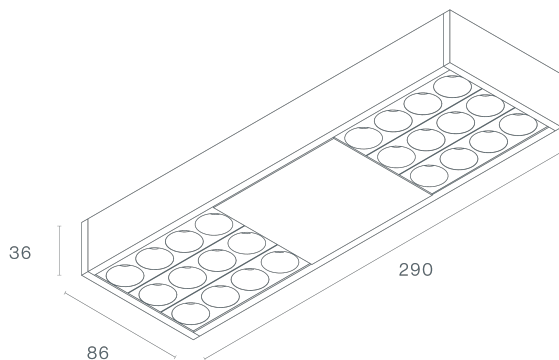

DESCRIPTION

A lighting solution designed to combine performance, precision and character. LLOYD redefines technical lighting with a striking design, where every detail reflects Brilumen's commitment to excellence and aesthetic clarity. Available in various surface-mounted or suspended ceiling installation options (with an indirect lighting option), compatible with 48V EVO low-voltage tracks as well as 3-circuit (230V) universal tracks, LLOYD adapts to the specific requirements of any architectural space. Defined by a quiet yet confident presence, LLOYD does not merely illuminate; it makes a statement. In the adjustable track-mounted version, its sculptural square shape and cluster of lenses lend character to the space, ensuring precise directional lighting.

MOUNTING	CALHAS
LIGHT DISTRIBUTION	Direct
POWER SUPPLY	220-230V / 50-60 Hz
WARRANTY	5 Years
FINISHING	Textured Black, Textured White
CONTROL	CASAMBI, DALI / PUSH Dim, ON/OFF

LED FEATURES

LUMINOUS EFFICIENCY	UP TO 174 lm/W
CRI	CRI->90
LIFESPAN	50.000 Hours
STEPS MACADAM	3 Steps MacAdam
LUMEN MAINTENANCE	L90/F10
PHOTOBIOLOGICAL RISK	RG1

TECHNICAL DRAWING

ICONOGRAPHY

LLOYD 230V
PRODUCT TABLE AND TECHNICAL SPECIFICATIONS - CRI->90

LENGTH	POWER	FINISHING	CONTROLTYPE	BEAM ANGLE	LED LUMENS	LUMINAIRE LM	COLOR TEMP.	CODE
290	15	TB, TW	CS, DA, NF	14, 25, 36, 75	2464	2340	3000K	575XX.14.930.FI
290	15	TB, TW	CS, DA, NF	14, 25, 36, 75	2464	2340	3000K	575XX.25.930.FI
290	15	TB, TW	CS, DA, NF	14, 25, 36, 75	2464	2340	3000K	575XX.36.930.FI
290	15	TB, TW	CS, DA, NF	14, 25, 36, 75	2464	2340	3000K	575XX.75.930.FI
290	15	TB, TW	CS, DA, NF	14, 25, 36, 75	2614	2483	4000K	575XX.14.940.FI
290	15	TB, TW	CS, DA, NF	14, 25, 36, 75	2614	2483	4000K	575XX.25.940.FI
290	15	TB, TW	CS, DA, NF	14, 25, 36, 75	2614	2483	4000K	575XX.36.940.FI
290	15	TB, TW	CS, DA, NF	14, 25, 36, 75	2614	2483	4000K	575XX.75.940.FI