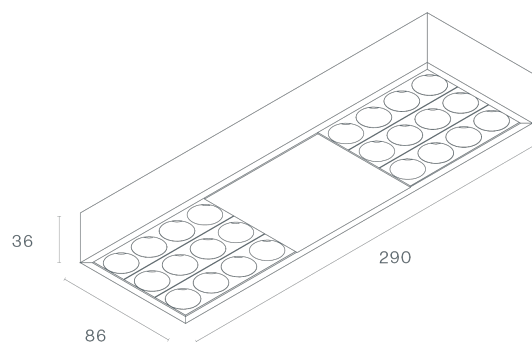

MOUNTING TYPE	CALHAS
LIGHT DISTRIBUTION	Direct
POWER SUPPLY	220-230V / 50-60 Hz
WARRANTY	5 Years
FINISHING	Textured Black, Textured White
CONTROL	CASAMBI, DALI / Switch Dim, ON/OFF

LED FEATURES

LUMINOUS EFFICIENCY	UP TO 174 lm/W
CRI	CRI->90
LIFESPAN	50.000 Hours
STEPS MACADAM	3 Steps MacAdam
LUMEN MAINTENANCE	L90/F10
PHOTOBIOLOGICAL RISK	RG1

ICONOGRAPHY

TECHNICAL DRAWING

LLOYD 230V  
PRODUCT TABLE AND TECHNICAL SPECIFICATIONS - CRI->90

LENGTH	POWER	FINISHING	CONTROL TYPE	BEAM ANGLE	LED LUMENS	LUMINAIRE LM	COLOR TEMP.	CODE
290	15	TB, TW	CS, DA, NF	14, 25, 36, 75	2464	2340	3000K	575XX.14.930.FI
290	15	TB, TW	CS, DA, NF	14, 25, 36, 75	2464	2340	3000K	575XX.25.930.FI
290	15	TB, TW	CS, DA, NF	14, 25, 36, 75	2464	2340	3000K	575XX.36.930.FI
290	15	TB, TW	CS, DA, NF	14, 25, 36, 75	2464	2340	3000K	575XX.75.930.FI
290	15	TB, TW	CS, DA, NF	14, 25, 36, 75	2614	2483	4000K	575XX.14.940.FI
290	15	TB, TW	CS, DA, NF	14, 25, 36, 75	2614	2483	4000K	575XX.25.940.FI
290	15	TB, TW	CS, DA, NF	14, 25, 36, 75	2614	2483	4000K	575XX.36.940.FI
290	15	TB, TW	CS, DA, NF	14, 25, 36, 75	2614	2483	4000K	575XX.75.940.FI