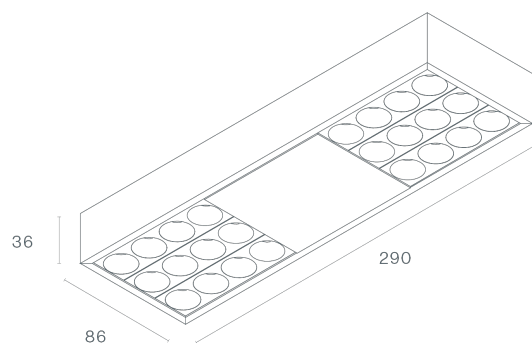

TECHNICAL DRAWING