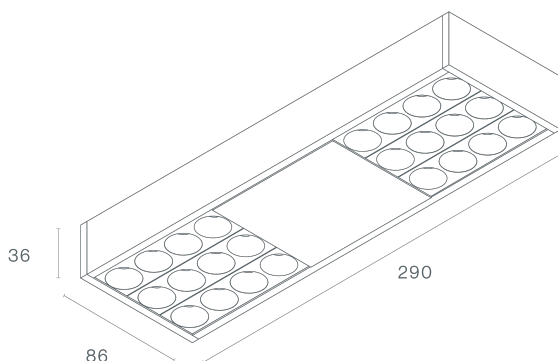

TECHNICAL DRAWING