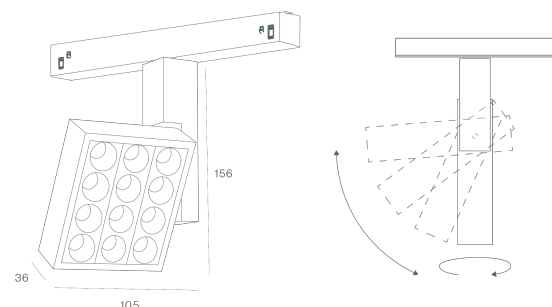

TECHNICAL DRAWING