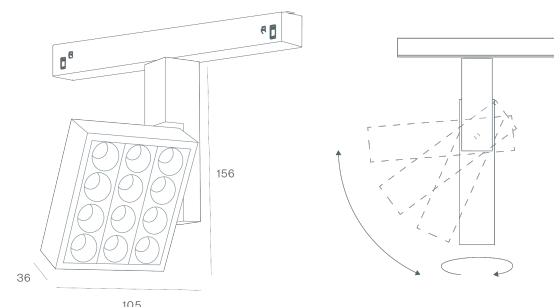

TECHNICAL DRAWING