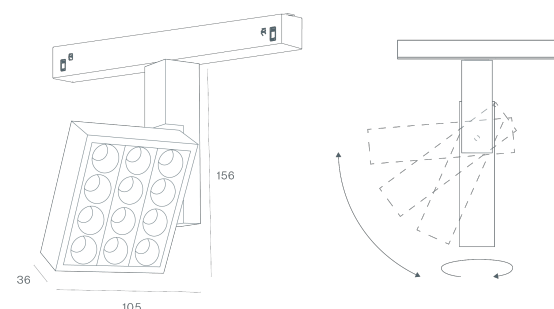

TECHNICAL DRAWING