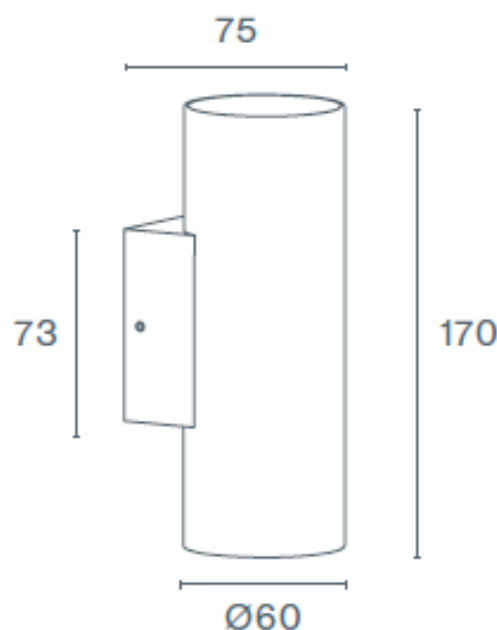

MOUNTING	Surface
LIGHT DISTRIBUTION	Directa e Indirecta
POWER SUPPLY	230V / 50 / 60 Hz
WARRANTY	5 Years
FINISHING	Textured Anthracite, Textured Black
CONTROL	ON/OFF

LED FEATURES

LUMINOUS EFFICIENCY	UP TO 149 lm/W
CRI	CRI→80
LIFESPAN	50.000 Hours
STEPS MACADAM	3 Steps MacAdam
LUMEN MAINTENANCE	L90/B50
PHOTOBIOLOGICAL RISK	RG0

ICONOGRAPHY

TECHNICAL DRAWING

 LOKI 2X5W  
PRODUCT TABLE AND TECHNICAL SPECIFICATIONS - CRI→80

LENGTH	POWER	FINISHING	CONTROLTYPE	BEAM ANGLE	LED LUMENS	LUMINAIRE LM	COLOR TEMP.	CODE
170	10	TA, TB	NF	2X38°	1490	816	3000K	526XX.38.830.FI