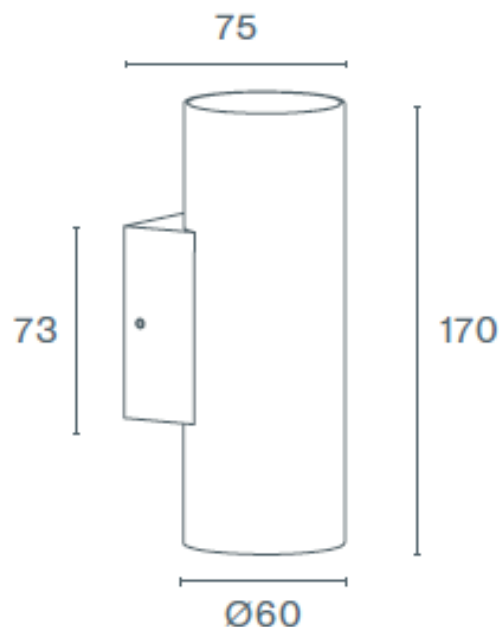

MOUNTING TYPE	Surface
LIGHT DISTRIBUTION	Directa e Indirecta
POWER SUPPLY	230V / 50 / 60 Hz
WARRANTY	5 Years
FINISHING	Textured Anthracite, Textured Black
CONTROL	ON/OFF

LED FEATURES

LUMINOUS EFFICIENCY	UP TO 149 lm/W
CRI	CRI→80
LIFESPAN	50.000 Hours
STEPS MACADAM	3 Steps MacAdam
LUMEN MAINTENANCE	L90/B50
PHOTOBIOLOGICAL RISK	RG0

ICONOGRAPHY

TECHNICAL DRAWING

 LOKI 2X5W  
PRODUCT TABLE AND TECHNICAL SPECIFICATIONS - CRI→80

LENGTH	POWER	FINISHING	CONTROL TYPE	BEAM ANGLE	LED LUMENS	LUMINAIRE LM	COLOR TEMP.	CODE
170	10	TA, TB	NF	2X38°	1490	816	3000K	526XX.38.830.FI