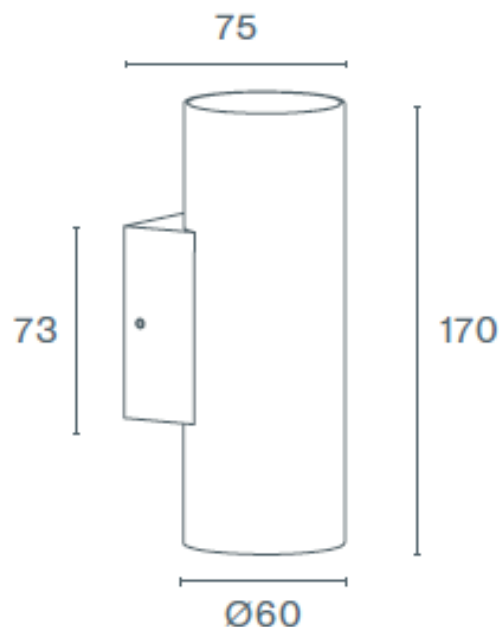

MOUNTING	Surface
LIGHT DISTRIBUTION	Directa e Indirecta
POWER SUPPLY	230V / 50 / 60 Hz
WARRANTY	5 Years
FINISHING	Textured Anthracite, Textured Black
CONTROL	ON/OFF

LED FEATURES

LUMINOUS EFFICIENCY	UP TO 149 lm/W
CRI	CRI→80
LIFESPAN	50.000 Hours
STEPS MACADAM	3 Steps MacAdam
LUMEN MAINTENANCE	L90/B50
PHOTOBIOLOGICAL RISK	RG0

ICONOGRAPHY

TECHNICAL DRAWING

 LOKI 2X5W  
PRODUCT TABLE AND TECHNICAL SPECIFICATIONS - CRI→80

LENGTH	POWER	FINISHING	CONTROLTYPE	BEAM ANGLE	LED LUMENS	LUMINAIRE LM	COLOR TEMP.	CODE
170	10	TA, TB	NF	2X38°	1490	816	3000K	526XX.38.830.FI