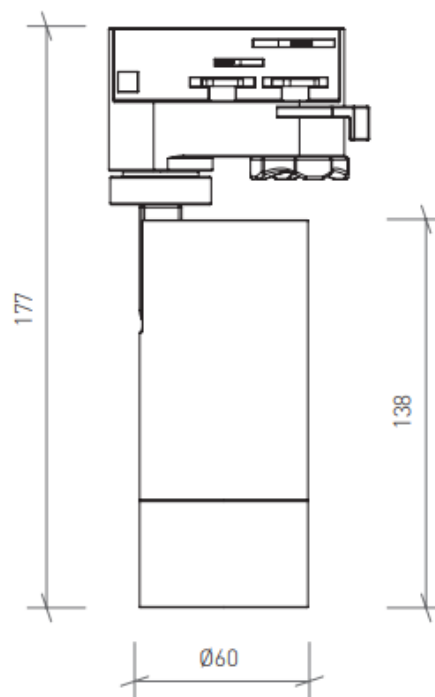

POWER SUPPLY 220-230V / 50-60 Hz

TECHNICAL DRAWING

ICONOGRAPHY

LORY 12W CRI→90
PRODUCT TABLE AND TECHNICAL SPECIFICATIONS - CRI→90

LENGTH	POWER	FINISHING	CONTROL TYPE	BEAM ANGLE	LED LUMENS	LUMINAIRE LM	COLOR TEMP.	CODE
60	12	TW	NF	24	1625	1463	2700K	442.90.BA.27.FI
60	12	TW	NF	24	1732	1559	3000K	442.90.BA.30.FI
60	12	TW	NF	24	1873	1686	4000K	442.90.BA.40.FI