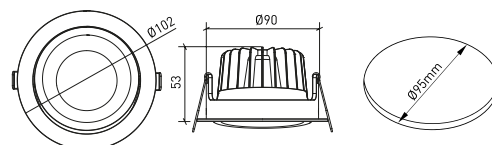

TECHNICAL DRAWING