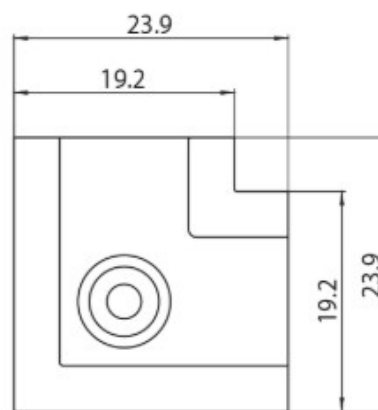

DESCRIPTION

Mechanical L-horizontal shaped junction MT1 48V MICRO track

ICONOGRAPHY

TECHNICAL DRAWING

ACCESSORIES

Horizontal L-joint MT1
Horizontal L-joint

White Black
3080-0606.WH 3080-0606.BL