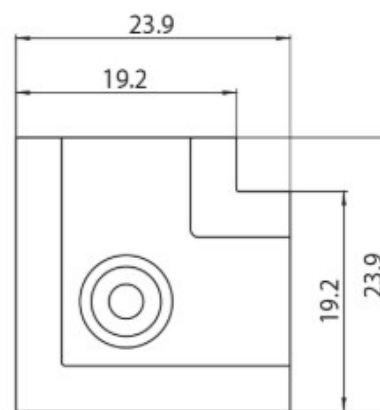

DESCRIPTION

Mechanical L-horizontal shaped junction MT1 48V MICRO track

ICONOGRAPHY

TECHNICAL DRAWING

ACCESSORIES

Horizontal L-joint MT1
Horizontal L-joint

White Black
3080-0606.WH 3080-0606.BL