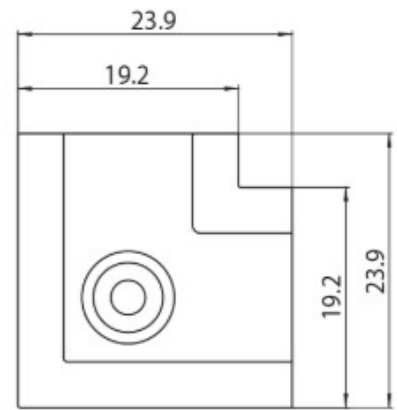

DESCRIPTION

Mechanical L-horizontal shaped junction MT1 48V MICRO track

ICONOGRAPHY

TECHNICAL DRAWING

ACCESSORIES

Horizontal L-joint MT1
Horizontal L-joint

White	Black
3080-0606.WH	3080-0606.BL