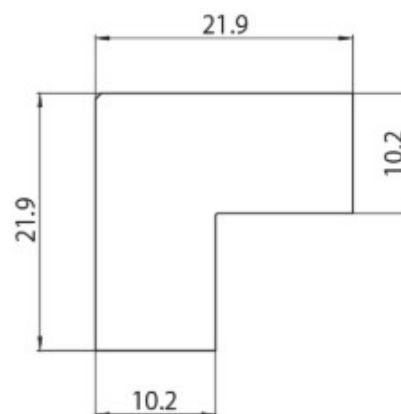

DESCRIPTION

Mechanical L-vertical shaped junction MT1 48V MICRO track

ICONOGRAPHY

TECHNICAL DRAWING

ACCESSORIES

Vertical L-joint MT1
Vertical L-joint

White Black
3080-0607.WH 3080-0607.BL