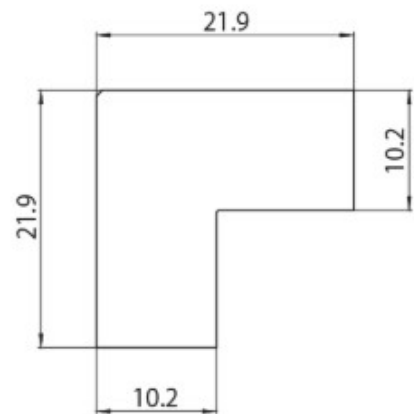

DESCRIPTION

Mechanical L-vertical shaped junction MT1 48V MICRO track

ICONOGRAPHY

TECHNICAL DRAWING

ACCESSORIES

Vertical L-joint MT1
Vertical L-joint

White Black
3080-0607.WH 3080-0607.BL