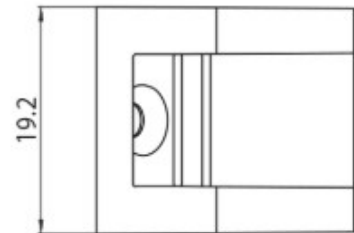

DESCRIPTION

Mechanical L-vertical shaped junction MT1 48V MICRO track

ICONOGRAPHY

TECHNICAL DRAWING

ACCESSORIES

Vertical L-joint MT1
Vertical L-joint

White Black
3080-0607.WH 3080-0607.BL