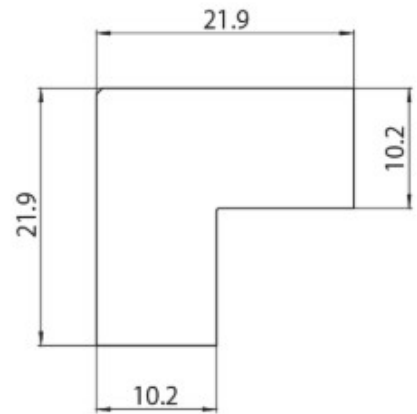

DESCRIPTION

Mechanical L-vertical shaped junction MT1 48V MICRO track

ICONOGRAPHY

TECHNICAL DRAWING

ACCESSORIES

Vertical L-joint MT1
Vertical L-joint

White Black
3080-0607.WH 3080-0607.BL