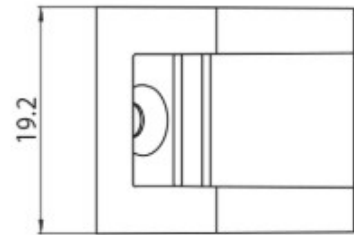

DESCRIPTION

Mechanical L-vertical shaped junction MT1 48V MICRO track

ICONOGRAPHY

TECHNICAL DRAWING

ACCESSORIES

Vertical L-joint MT1
Vertical L-joint

White Black
3080-0607.WH 3080-0607.BL