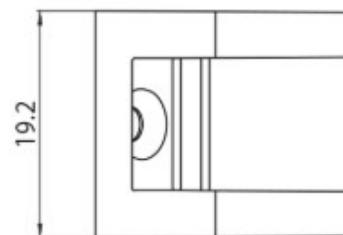

DESCRIPTION

Mechanical L-vertical shaped junction MT1 48V MICRO track

ICONOGRAPHY

TECHNICAL DRAWING

ACCESSORIES

Vertical L-joint MT1
Vertical L-joint

White Black
3080-0607.WH 3080-0607.BL