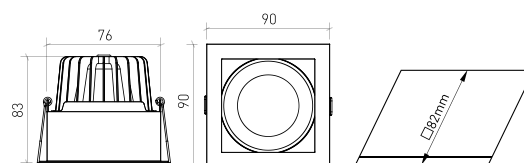

DESCRIPTION

Square, with white or black textured finish, the versatile MIRÓ is undoubtedly a downlight that all architects and designers should put in their projects. This light fitting is available with 36° or 60° beam angle, has a colour rendering index higher than 90 and is made of a noble and resistant aluminium alloy. It's perfect to be installed at houses, apparel and shoe stores, hotels, galleries and museums.

TECHNICAL DRAWING

ICONOGRAPHY

**MIRÓ SQUARE DOWNLIGHT
PRODUCT TABLE AND TECHNICAL SPECIFICATIONS - CRI->90**

LENGTH	POWER	FINISHING	CONTROL TYPE	BEAM ANGLE	LED LUMENS	LUMINAIRE LM	COLOR TEMP.	CODE
90	8.1	TB, TW, TWB	CS, DA, NF	24, 36, 60	1203	1023	2700K	5328XX.BA.927.FI
90	8.1	TB, TW, TWB	CS, DA, NF	24, 36, 60	1244	1057	3000K	5328XX.BA.930.FI
90	8.1	TB, TW, TWB	CS, DA, NF	24, 36, 60	1300	1105	4000K	5328XX.BA.940.FI