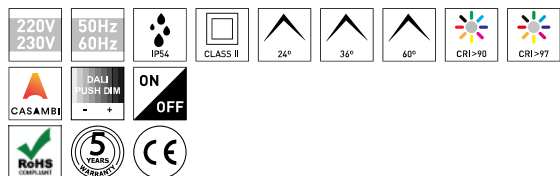

MOUNTING TYPE	Recessed
LIGHT DISTRIBUTION	Directa
WARRANTY	5 Years
FINISHING	Textured White
CONTROL	CASAMBI, DALI / Switch Dim, ON/OFF

LED FEATURES

LUMINOUS EFFICIENCY	UP TO 161 lm/W
CRI	CRI->90, CRI->97
LIFESPAN	50.000 Hours
STEPS MACADAM	3 Steps MacAdam
LUMEN MAINTENANCE	L90/B50
PHOTOBIOLOGICAL RISK	RG1

TECHNICAL DRAWING

ICONOGRAPHY

**MONET TRIMLESS 8,6W**  
PRODUCT TABLE AND TECHNICAL SPECIFICATIONS - CRI->90

LENGTH	POWER	FINISHING	CONTROL TYPE	BEAM ANGLE	LED LUMENS	LUMINAIRE LM	COLOR TEMP.	CODE
100	8.1	TW	CS, DA, NF	24, 36, 60	1203	1023	2700K	5327XX.BA.927.FI
100	8.1	TW	CS, DA, NF	24, 36, 60	1244	1057	3000K	5327XX.BA.930.FI
100	8.1	TW	CS, DA, NF	24, 36, 60	1300	1105	4000K	5327XX.BA.940.FI

LENGTH	POWER	FINISHING	CONTROL TYPE	BEAM ANGLE	LED LUMENS	LUMINAIRE LM	COLOR TEMP.	CODE
100	8.8	TW	CS, DA, NF	24, 36, 60	918	780	2700K	5327XX.BA.9727.FI
100	8.8	TW	CS, DA, NF	24, 36, 60	980	833	3000K	5327XX.BA.9730.FI
100	8.8	TW	CS, DA, NF	24, 36, 60	1033	878	4000K	5327XX.BA.9740.FI