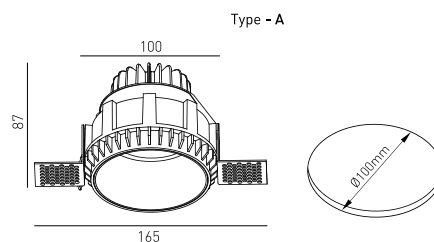

MOUNTING TYPE	Recessed
LIGHT DISTRIBUTION	Directa
WARRANTY	5 Years
FINISHING	Textured White
CONTROL	CASAMBI, DALI / Switch Dim, ON/OFF

LED FEATURES

LUMINOUS EFFICIENCY	UP TO 161 lm/W
CRI	CRI->90, CRI->97
LIFESPAN	50.000 Hours
STEPS MACADAM	3 Steps MacAdam
LUMEN MAINTENANCE	L90/B50
PHOTOBIOLOGICAL RISK	RG1

TECHNICAL DRAWING

ICONOGRAPHY

**MONET TRIMLESS 8,6W**  
PRODUCT TABLE AND TECHNICAL SPECIFICATIONS - CRI->90

LENGTH	POWER	FINISHING	CONTROL TYPE	BEAM ANGLE	LED LUMENS	LUMINAIRE LM	COLOR TEMP.	CODE
100	8.1	TW	CS, DA, NF	24, 36, 60	1203	1023	2700K	5327XX.BA.927.FI
100	8.1	TW	CS, DA, NF	24, 36, 60	1244	1057	3000K	5327XX.BA.930.FI
100	8.1	TW	CS, DA, NF	24, 36, 60	1300	1105	4000K	5327XX.BA.940.FI