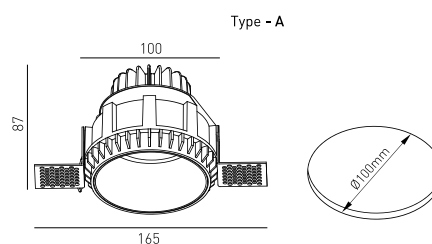

MOUNTING	Recessed
LIGHT DISTRIBUTION	Direct
POWER SUPPLY	220-230V / 50-60 Hz
WARRANTY	5 Years
FINISHING	Textured White
CONTROL	CASAMBI, DALI / PUSH Dim, ON/OFF

LED FEATURES

LUMINOUS EFFICIENCY	UP TO 161 lm/W
CRI	CRI→90, CRI→97
LIFESPAN	50.000 Hours
STEPS MACADAM	3 Steps MacAdam
LUMEN MAINTENANCE	L90/B50
PHOTOBIOLOGICAL RISK	RG1

TECHNICAL DRAWING

ICONOGRAPHY

MONET TRIMLESS TYPE A
PRODUCT TABLE AND TECHNICAL SPECIFICATIONS - CRI→90

LENGTH	POWER	FINISHING	CONTROLTYPE	BEAM ANGLE	LED LUMENS	LUMINAIRE LM	COLOR TEMP.	CODE
100	8,1	TW	CS, DA, NF	24, 36, 60	1203	1023	2700K	5327XX.BA.927.FI
100	8,1	TW	CS, DA, NF	24, 36, 60	1244	1057	3000K	5327XX.BA.930.FI
100	8,1	TW	CS, DA, NF	24, 36, 60	1300	1105	4000K	5327XX.BA.940.FI