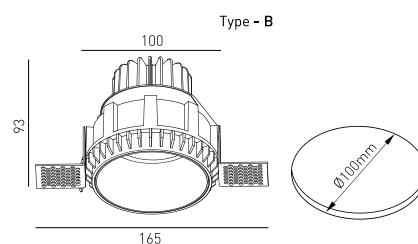

TECHNICAL DRAWING

ICONOGRAPHY

MONET TRIMLESS 12,3W  
PRODUCT TABLE AND TECHNICAL SPECIFICATIONS - CRI→90

LENGTH	POWER	FINISHING	CONTROL TYPE	BEAM ANGLE	LED LUMENS	LUMINAIRE LM	COLOR TEMP.	CODE
100	11.4	TW	CS, DA, NF	12, 24, 40	1637	1391	2700K	5341XX.BA.927.FI
100	11.4	TW	CS, DA, NF	12, 24, 40	1671	1420	3000K	5341XX.BA.930.FI
100	11.4	TW	CS, DA, NF	12, 24, 40	1785	1518	4000K	5341XX.BA.940.FI