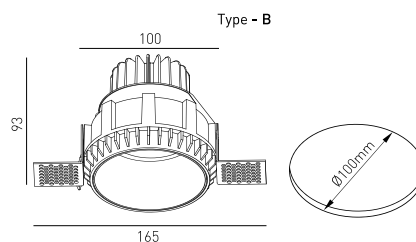

MOUNTING	Recessed
LIGHT DISTRIBUTION	Direct
POWER SUPPLY	220-230V / 50-60 Hz
WARRANTY	5 Years
FINISHING	Textured White
CONTROL	CASAMBI, DALI / PUSH Dim, Dim To Warm, ON/OFF, Tunable White

LED FEATURES

LUMINOUS EFFICIENCY	UP TO 97 lm/W
CRI	CRI→90, CRI→97, Dim To Warm CRI→95, Tunable White CRI→90
LIFESPAN	50.000 Hours
STEPS MACADAM	3 Steps MacAdam
LUMEN MAINTENANCE	L90/B50
PHOTOBIOLOGICAL RISK	RG1

TECHNICAL DRAWING

ICONOGRAPHY

MONET TRIMLESS 12,3W
PRODUCT TABLE AND TECHNICAL SPECIFICATIONS - CRI→90

LENGTH	POWER	FINISHING	CONTROLTYPE	BEAM ANGLE	LED LUMENS	LUMINAIRE LM	COLOR TEMP.	CODE
100	11,4	TW	CS, DA, NF	12, 24, 40	1637	1391	2700K	5341XX.BA.927.FI
100	11,4	TW	CS, DA, NF	12, 24, 40	1671	1420	3000K	5341XX.BA.930.FI
100	11,4	TW	CS, DA, NF	12, 24, 40	1785	1518	4000K	5341XX.BA.940.FI