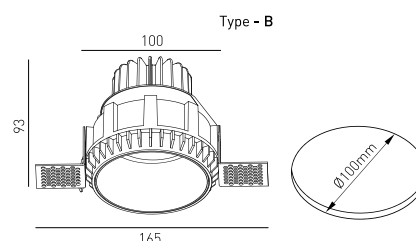

MOUNTING	Recessed
LIGHT DISTRIBUTION	Direct
POWER SUPPLY	220-230V / 50-60 Hz
WARRANTY	5 Years
FINISHING	Textured White
CONTROL	CASAMBI, DALI / PUSH Dim, Dim To Warm, ON/OFF, Tunable White

LED FEATURES

LUMINOUS EFFICIENCY	UP TO 97 lm/W
CRI	CRI→90, CRI→97, Dim To Warm CRI→95, Tunable White CRI→90
LIFESPAN	50.000 Hours
STEPS MACADAM	3 Steps MacAdam
LUMEN MAINTENANCE	L90/B50
PHOTOBIOLOGICAL RISK	RG1

TECHNICAL DRAWING

ICONOGRAPHY

MONET TRIMLESS TYPE B  
PRODUCT TABLE AND TECHNICAL SPECIFICATIONS - CRI→90

LENGTH	POWER	FINISHING	CONTROLTYPE	BEAM ANGLE	LED LUMENS	LUMINAIRE LM	COLOR TEMP.	CODE
100	11,4	TW	CS, DA, NF	12, 24, 40	1637	1391	2700K	5341XX.BA.927.FI
100	11,4	TW	CS, DA, NF	12, 24, 40	1671	1420	3000K	5341XX.BA.930.FI
100	11,4	TW	CS, DA, NF	12, 24, 40	1785	1518	4000K	5341XX.BA.940.FI