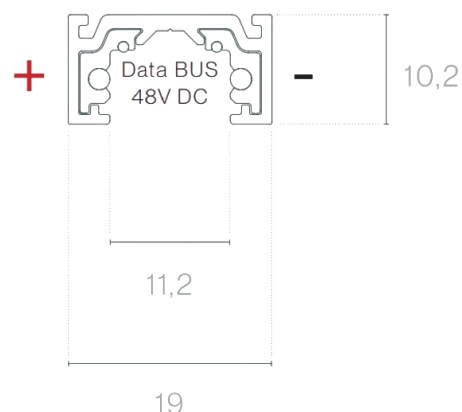

DESCRIPTION

48V MICRO is a complete low-profile architectural lighting system comprising tracks, adapters, control elements, and concealed connections. Designed for minimalist, elegant, and versatile solutions, it allows for the creation of dynamic and subtle compositions. Developed to meet today's demands for even more compact and unobtrusive components and structures, the MICRO 48V system features extremely small dimensions and a refined technical design — ideal for applications where detail and architectural integration are essential. The range offers various track profiles, ensuring high flexibility in the design and implementation of both technical and decorative lighting projects. Like Brilumen's other 48V solutions, all MICRO tracks incorporate an intelligent core with DATABUS, enabling digital lighting control and ensuring full component compatibility.

MOUNTING TYPE	SALIENTE
POWER SUPPLY	48V / TRACK
WARRANTY	5 Years
FINISHING	Black, White
CONTROL	DALI

ICONOGRAPHY

TECHNICAL DRAWING

MT1 - TRACK 48V MICRO
PRODUCT TABLE AND TECHNICAL SPECIFICATIONS - MT1 - Track 48V MICRO Surface mounted

LENGTH	CONTROL TYPE	FINISHING	CODE
1000	DL	BL, WH	3080-0600.FI
2000	DL	BL, WH	3080-0601.FI

SELECT YOUR PREFERRED OPTION	CONTROL TYPE	XX	FINISHING	FI
	DALI	DL	Black White	BL WH

ACCESSORIES

	Horizontal curve 0,3m MT1 Horizontal curve 0,3m	White 3080-0602.WH	Black 3080-0602.BL
	Horizontal curve 0,5m MT1 Horizontal curve 0,5m	White 3080-0603.WH	Black 3080-0603.BL
	Vertical curve 0,3m MT1 Vertical curve 0,3m	White 3080-0604.WH	Black 3080-0604.BL
	End Cap End Cap End cap	White 3080-0605.WH	Black 3080-0605.BL