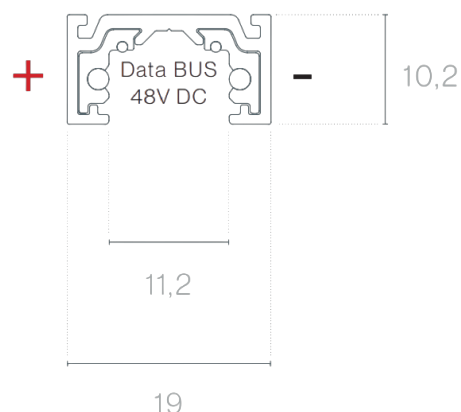

DESCRIPTION

48V MICRO is a complete low-profile architectural lighting system comprising tracks, adapters, control elements, and concealed connections. Designed for minimalist, elegant, and versatile solutions, it allows for the creation of dynamic and subtle compositions. Developed to meet today's demands for even more compact and unobtrusive components and structures, the MICRO 48V system features extremely small dimensions and a refined technical design — ideal for applications where detail and architectural integration are essential. The range offers various track profiles, ensuring high flexibility in the design and implementation of both technical and decorative lighting projects. Like Brilumen's other 48V solutions, all MICRO tracks incorporate an intelligent core with DATABUS, enabling digital lighting control and ensuring full component compatibility.

MOUNTING	SALIENTE
POWER SUPPLY	48V / TRACK
WARRANTY	5 Years
FINISHING	Black, White
CONTROL	DALI

ICONOGRAPHY

TECHNICAL DRAWING

MT1 - TRACK 48V MICRO
PRODUCT TABLE AND TECHNICAL SPECIFICATIONS - MT1 - Track 48V MICRO Surface mounted

LENGTH	CONTROLTYPE	FINISHING	CODE
1000	DL	BL, WH	3080-0600.FI
2000	DL	BL, WH	3080-0601.FI

SELECT YOUR PREFERRED OPTION	CONTROLTYPE	XX	FINISHING	FI
	DALI	DL	Black White	BL WH

ACCESSORIES

	Horizontal curve 0,3m MT1 Horizontal curve 0,3m	White 3080-0602.WH	Black 3080-0602.BL
	Horizontal curve 0,5m MT1 Horizontal curve 0,5m	White 3080-0603.WH	Black 3080-0603.BL
	Vertical curve 0,3m MT1 Vertical curve 0,3m	White 3080-0604.WH	Black 3080-0604.BL
	End Cap End Cap End cap	White 3080-0605.WH	Black 3080-0605.BL