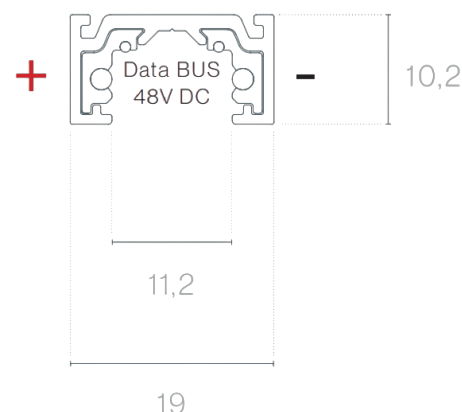

DESCRIPTION

48V MICRO is a complete low-profile architectural lighting system comprising tracks, adapters, control elements, and concealed connections. Designed for minimalist, elegant, and versatile solutions, it allows for the creation of dynamic and subtle compositions. Developed to meet today's demands for even more compact and unobtrusive components and structures, the MICRO 48V system features extremely small dimensions and a refined technical design — ideal for applications where detail and architectural integration are essential. The range offers various track profiles, ensuring high flexibility in the design and implementation of both technical and decorative lighting projects. Like Brilumen's other 48V solutions, all MICRO tracks incorporate an intelligent core with DATABUS, enabling digital lighting control and ensuring full component compatibility.

MOUNTING TYPE	SALIENTE
POWER SUPPLY	48V / TRACK
WARRANTY	5 Years
FINISHING	Black, White
CONTROL	DALI

ICONOGRAPHY

TECHNICAL DRAWING

MT1 - TRACK 48V MICRO
PRODUCT TABLE AND TECHNICAL SPECIFICATIONS - MT1 - Track 48V MICRO Surface mounted

LENGTH	CONTROL TYPE	FINISHING	CODE
1000	DL	BL, WH	3080-0600.FI
2000	DL	BL, WH	3080-0601.FI

SELECT YOUR PREFERRED OPTION	CONTROL TYPE	XX	FINISHING	FI
	DALI	DL	Black White	BL WH

ACCESSORIES

	Horizontal curve 0,3m MT1 Horizontal curve 0,3m	White 3080-0602.WH	Black 3080-0602.BL
	Horizontal curve 0,5m MT1 Horizontal curve 0,5m	White 3080-0603.WH	Black 3080-0603.BL
	Vertical curve 0,3m MT1 Vertical curve 0,3m	White 3080-0604.WH	Black 3080-0604.BL
	End Cap End Cap End cap	White 3080-0605.WH	Black 3080-0605.BL