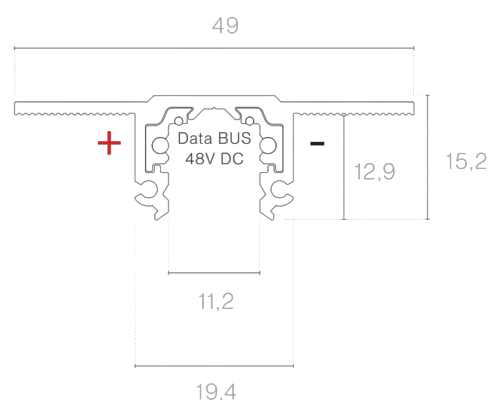

ICONOGRAPHY

TECHNICAL DRAWING