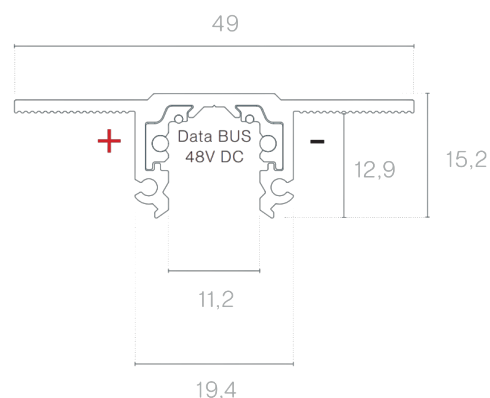

ICONOGRAPHY

TECHNICAL DRAWING