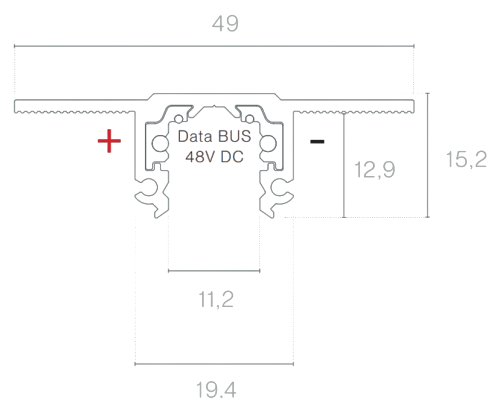

ICONOGRAPHY

TECHNICAL DRAWING