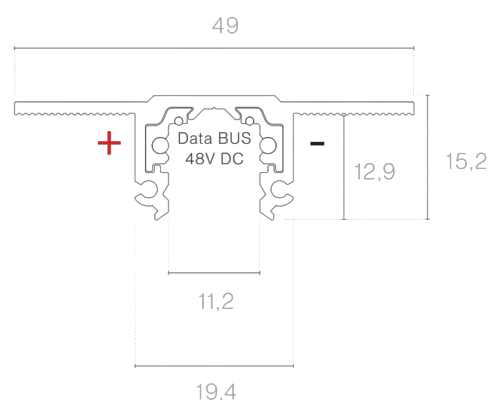

DESCRIPTION

48V MICRO is a complete low-profile architectural lighting system comprising tracks, adapters, control elements, and concealed connections. Designed for minimalist, elegant, and versatile solutions, it allows for the creation of dynamic and subtle compositions. Developed to meet today's demands for even more compact and unobtrusive components and structures, the MICRO 48V system features extremely small dimensions and a refined technical design — ideal for applications where detail and architectural integration are essential. The range offers various track profiles, ensuring high flexibility in the design and implementation of both technical and decorative lighting projects. Like Brilumen's other 48V solutions, all MICRO tracks incorporate an intelligent core with DATABUS, enabling digital lighting control and ensuring full component compatibility.

MOUNTING TYPE	ENCASTRAR
POWER SUPPLY	48V / TRACK
WARRANTY	5 Years
FINISHING	Black, White
CONTROL	DALI

ICONOGRAPHY

TECHNICAL DRAWING

MT5 - TRACK 48V MICRO
PRODUCT TABLE AND TECHNICAL SPECIFICATIONS - MT5 - Track 48V MICRO recessed

LENGTH	CONTROL TYPE	FINISHING	CODE
1000	DL	BL, WH	3080-0610.FI
2000	DL	BL, WH	3080-0611.FI

SELECT YOUR PREFERRED OPTION	CONTROL TYPE	XX	FINISHING	FI
	DALI	DL	Black White	BL WH

ACCESSORIES

	End Cap End cap	White 3080-0612.WH	Black 3080-0612.BL
	Blind cover 1m Blind cover of 1m	White 3080-0613.WH	Black 3080-0613.BL
	Blind cover 2m Blind cover of 2m	White 3080-0614.WH	Black 3080-0614.BL
	Initial power end feed Initial power end feed Initial power end feed	White 3080-0623.WH 3080-0623.BL	Black
	Electrical joint Electrical joint	White 3080-0624.WH	Black 3080-0624.BL

White Black
3080-0627.WH 3080-0627.BL

Suspension kit of 1,5m
Suspension kit of 1,5m

Silver
3080-0628.SL

Suspension kit of 3m
Suspension kit of 3m

Silver
3080-0629.SL

Power Supply 100W
Power Supply 100W

White Black
3080-0630.WH, 3080-0630.BL,
3080-0631.WH 3080-0631.BL