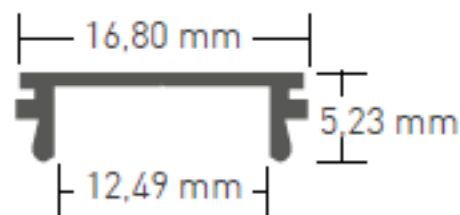

Accessories not included:

- C3: Frosted diffuser 2000mm | code G860-0005
- C4: Frosted diffuser 2000mm | code G860-0006
- E35: PVC end cap without hole | code G810-2060
- E36: PVC end cap with hole | code G810-3062

POWER SUPPLY /

LED FEATURES

ICONOGRAPHY

OP15 ALUMINIUM PROFILE

PRODUCT TABLE AND TECHNICAL SPECIFICATIONS - OP15 Anodised aluminium profile - 2000mm x 16,80mm x 5.23mm - for LED Strip up to 12mm

LENGTH	CONTROL TYPE	FINISHING	CODE
2000	N/A	AL	G810-2062

ACCESSORIES

	E35 - PVC End Cap	G810-2060

	E36 - PVC End Cap	G810-3062

	C3 - Diffuser	2 Meters G860-0005

	C4 - Diffuser	2 Meters G860-0006