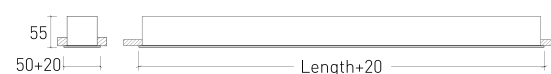

LED FEATURES

LUMINOUS EFFICIENCY	UP TO 186 lm/W
CRI	CRI→80
LIFESPAN	50.000 Hours
STEPS MACADAM	3 Steps MacAdam
LUMEN MAINTENANCE	L90/B50
PHOTOBIOLOGICAL RISK	RG1

TECHNICAL DRAWING
ICONOGRAPHY

ORIS 50 VE REC. LS OPAL
PRODUCT TABLE AND TECHNICAL SPECIFICATIONS - CRI→80