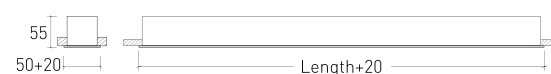

LED FEATURES

LUMINOUS EFFICIENCY	UP TO 186 lm/W
CRI	CRI→80
LIFESPAN	50.000 Hours
STEPS MACADAM	3 Steps MacAdam
LUMEN MAINTENANCE	L90/B50
PHOTOBIOLOGICAL RISK	RG1

TECHNICAL DRAWING

ICONOGRAPHY

ORIS 50 VE REC. LS OPAL
PRODUCT TABLE AND TECHNICAL SPECIFICATIONS - CRI→80