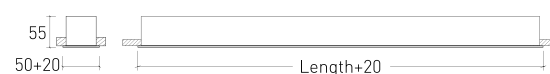

LED FEATURES

LUMINOUS EFFICIENCY	UP TO 186 lm/W
CRI	CRI→80
LIFESPAN	50.000 Hours
STEPS MACADAM	3 Steps MacAdam
LUMEN MAINTENANCE	L90/B50
PHOTOBIOLOGICAL RISK	RG1

TECHNICAL DRAWING
ICONOGRAPHY

ORIS 50 VE REC. LS OPAL
PRODUCT TABLE AND TECHNICAL SPECIFICATIONS - CRI→80