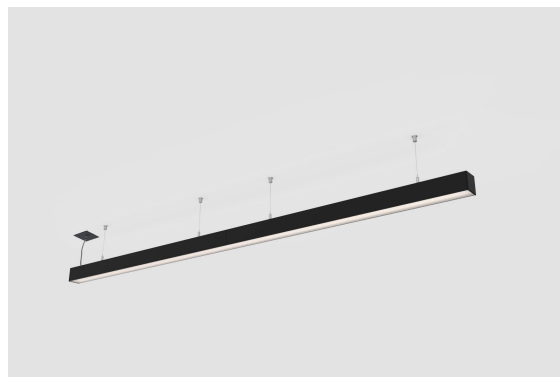

DESCRIPTION
ORIS 50 VE Suspended LINEAR SYSTEM MICROPRISMATIC CRI→80

MOUNTING	Suspension
DISTRIBUICAOLUZ	Direct
POWER SUPPLY	220-230V / 50-60 Hz
WARRANTY	5 Years
FINISHING	Anodized aluminium, Textured Black, Textured White
CONTROL	DALI / Switch Dim, ON/OFF