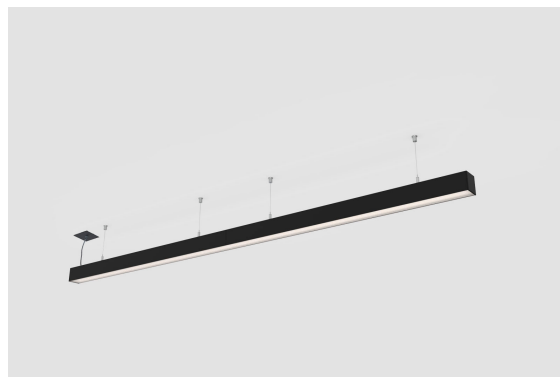

DESCRIPTION

ORIS 50 VE Suspended LINEAR SYSTEM MICROPRISMATIC CRI→80

MOUNTING TYPE	Suspension
LIGHT DISTRIBUTION	Direct
POWER SUPPLY	220-230V / 50-60 Hz
WARRANTY	5 Years
FINISHING	Anodized aluminium, Textured Black, Textured White
CONTROL	DALI / Switch Dim, ON/OFF

LED FEATURES

LUMINOUS EFFICIENCY	UP TO 190 lm/W
CRI	CRI→80
LIFESPAN	50.000 Hours
STEPS MACADAM	3 Steps MacAdam
LUMEN MAINTENANCE	L90/B50
PHOTOBIOLOGICAL RISK	RG1

TECHNICAL DRAWING