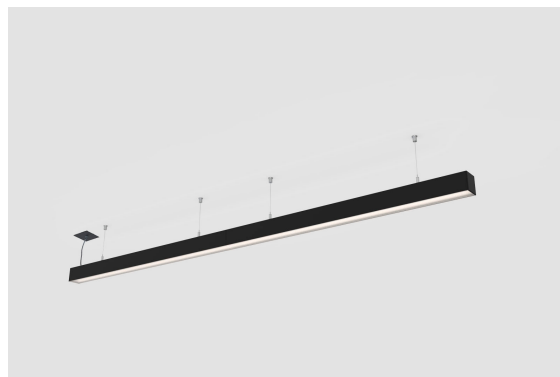

DESCRIPTION

ORIS 50 VE Suspended LINEAR SYSTEM OPAL CRI→80

MOUNTING TYPE	Suspension
LIGHT DISTRIBUTION	Direct
POWER SUPPLY	220-230V / 50-60 Hz
WARRANTY	5 Years
FINISHING	Anodized aluminium, Textured Black, Textured White
CONTROL	DALI / Switch Dim, ON/OFF

LED FEATURES

LUMINOUS EFFICIENCY	UP TO 186 lm/W
CRI	CRI→80
LIFESPAN	50.000 Hours
STEPS MACADAM	3 Steps MacAdam
LUMEN MAINTENANCE	L90/B50
PHOTOBIOLOGICAL RISK	RG1

TECHNICAL DRAWING