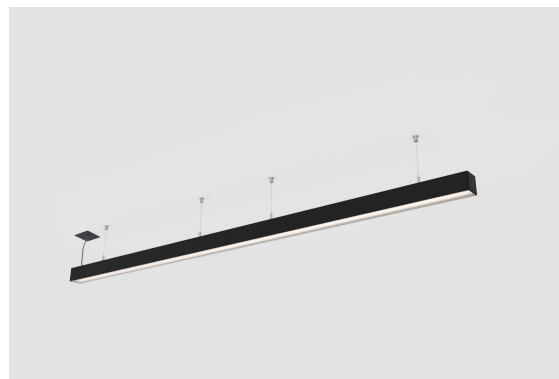

DESCRIPTION

ORIS 50 VE Suspended LINEAR SYSTEM OPAL CRI→80

MOUNTING	Suspension
LIGHT DISTRIBUTION	Direct
POWER SUPPLY	220-230V / 50-60 Hz
WARRANTY	5 Years
FINISHING	Anodized aluminium, Textured Black, Textured White
CONTROL	DALI / PUSH Dim, ON/OFF

LED FEATURES

LUMINOUS EFFICIENCY	UP TO 186 lm/W
CRI	CRI→80
LIFESPAN	50.000 Hours
STEPS MACADAM	3 Steps MacAdam
LUMEN MAINTENANCE	L90/B50
PHOTOBIOLOGICAL RISK	RG1

TECHNICAL DRAWING