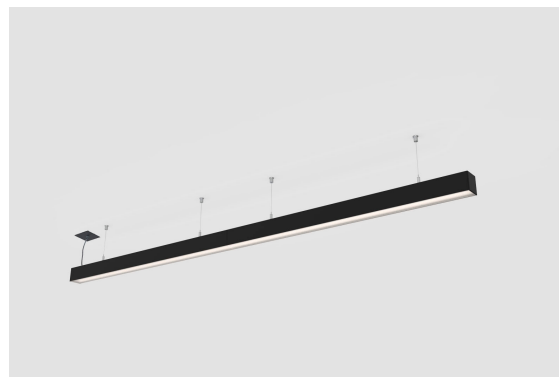

DESCRIPTION

ORIS 50 VE Suspended LINEAR SYSTEM OPAL CRI→80

MOUNTING	Suspension
DISTRIBUICAOLUZ	Direct
POWER SUPPLY	220-230V / 50-60 Hz
WARRANTY	5 Years
FINISHING	Anodized aluminium, Textured Black, Textured White
CONTROL	DALI / Switch Dim, ON/OFF

LED FEATURES

LUMINOUS EFFICIENCY	UP TO 186 lm/W
CRI	CRI→80
LIFESPAN	50.000 Hours
STEPS MACADAM	3 Steps MacAdam
LUMEN MAINTENANCE	L90/B50
PHOTOBIOLOGICAL RISK	RG1

TECHNICAL DRAWING