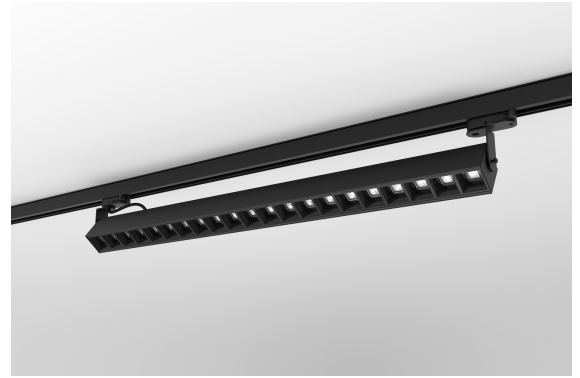

**DESCRIPTION**

Technical lighting is increasingly considered when designing spaces and the purpose for which they are intended, because each place has its own specificity and lighting needs.

The Wall Washer from the ORIS 50 range, with adapter for 230V universal track, was developed precisely to respond to one of these shortcomings, that of sweeping the wall with uniform and efficient light to highlight the products exhibited there.

<b>MOUNTING TYPE</b>	CALHAS
<b>LIGHT DISTRIBUTION</b>	Direct
<b>POWER SUPPLY</b>	220-230V / 50-60 Hz
<b>WARRANTY</b>	5 Years
<b>FINISHING</b>	Textured Black, Textured White
<b>CONTROL</b>	CASAMBI, DALI / Switch Dim, ON/OFF