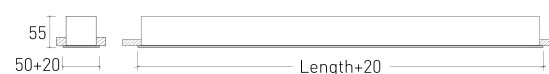

TECHNICAL DRAWING