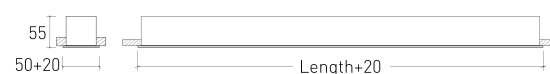

TECHNICAL DRAWING